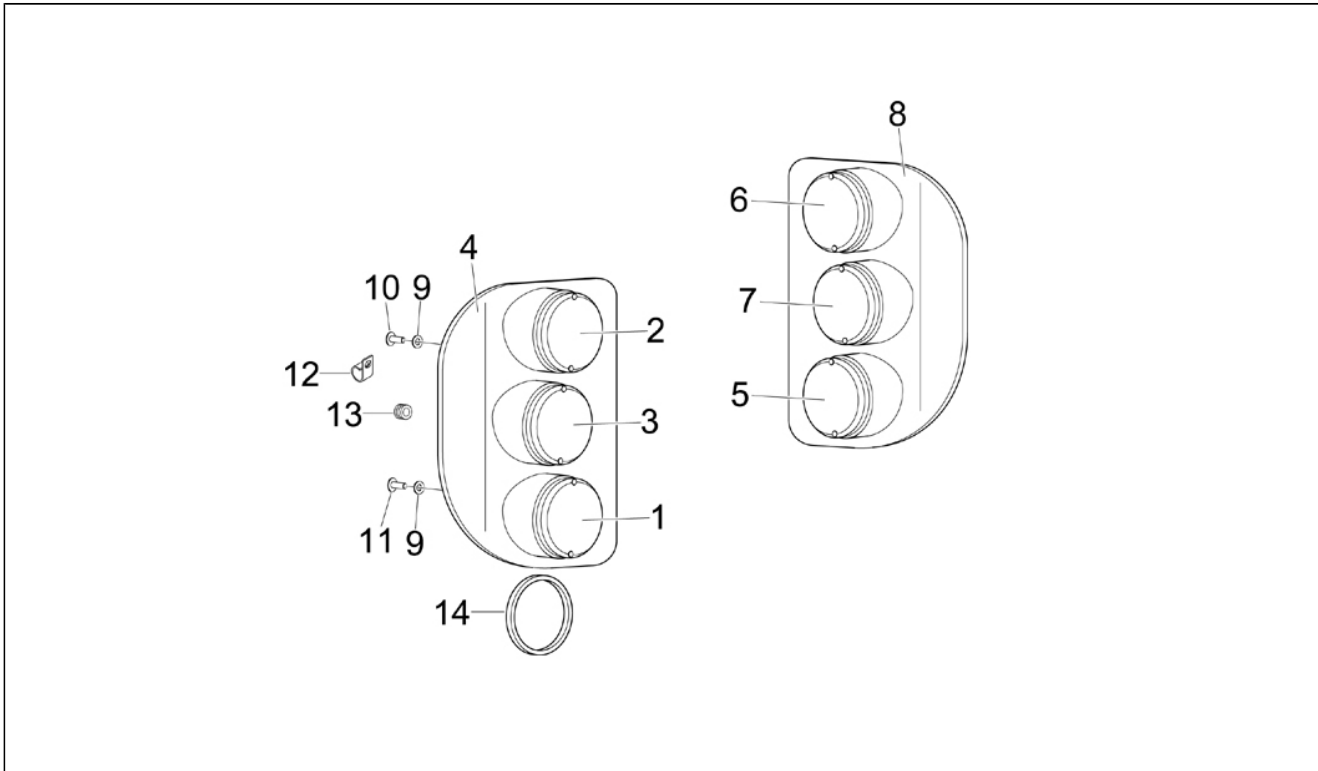

Group	Electrical system
Code	06.04
Description	Rear headlamps - Turn signal lamps
Service	1

Pos.	Code	Description	Qty	Variants
1	605402	REAR BACKING LAMP	1	
2	605403	REAR TURN SIGNAL LAMP ASS	1	
3	605404	REAR POSITION AND STOP LI	1	
4	661974	SUPPORT	1	
5	605402	REAR BACKING LAMP	1	
6	605403	REAR TURN SIGNAL LAMP ASS	1	
7	605404	REAR POSITION AND STOP LI	1	
8	661974	SUPPORT	1	
9	003055	Plain washer 5,4x10x0,8	8	
10	015900	Screw	4	
11	015911	Screw	4	
12	605450	SUPPORT LAMP PLATE	4	
13	632671	GROMMET	2	
14	632313	RUBBER PART RETROREFLECTOR	1