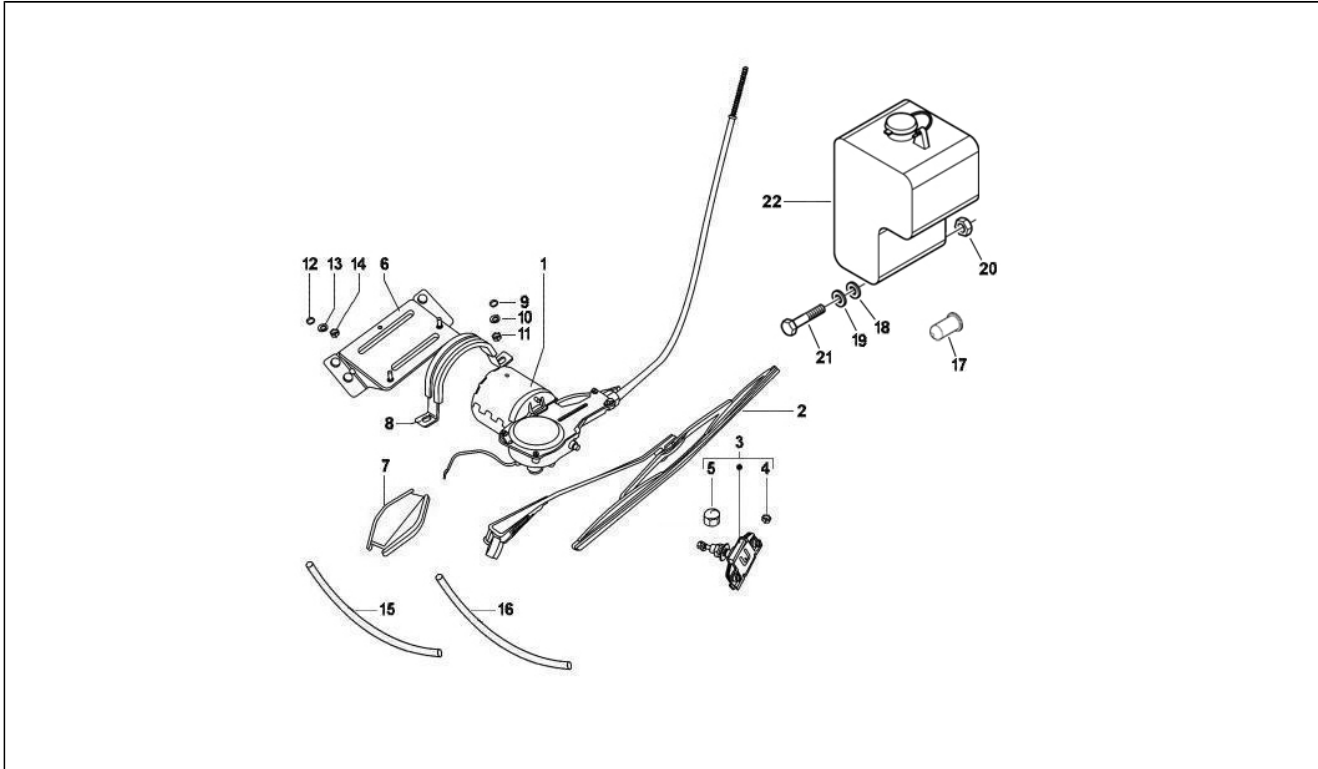

Group	Electrical system
Code	06.13
Description	Electrical devices
Service	1

Pos.	Code	Description	Qty	Variants
1	632284	WIPER MOTOR ASSLY - RACK TYPE	1	
2	652003	WIPER ARM E BLADE ASSEMBL	1	
3	569197	WHEEL BOX ASSLY (MODIFIED)	1	
4	569165	DOME NUT	1	
5	604522	PLASTIC COVER	1	
6	569166	WIPER MOTOR MTG. BKT ASSLY	1	
7	569178	RUBBER PAD	1	
8	569177	STRAP ASSLY.(366000)	1	
9	003056	Washer 6,4x12x1	2	
10	016406	Spring washer 6,4x11,8x1	2	
11	020106	Nut M6	2	
12	003056	Washer 6,4x12x1	4	
13	016406	Spring washer 6,4x11,8x1	4	
14	020106	Nut M6	4	
15	604506	BUNDY TUBE OUTER (368000)	1	
16	652445	BUNDY TUBE - WHEEL BOX END	1	
17	652282	CAP - WIPER ARM	1	
18	003056	Washer 6,4x12x1	1	
19	016406	Spring washer 6,4x11,8x1	1	
20	020106	Nut M6	1	
21	031088	Vite M6x16	1	
22	652077	WINDSHIELD WASHER TANK	1