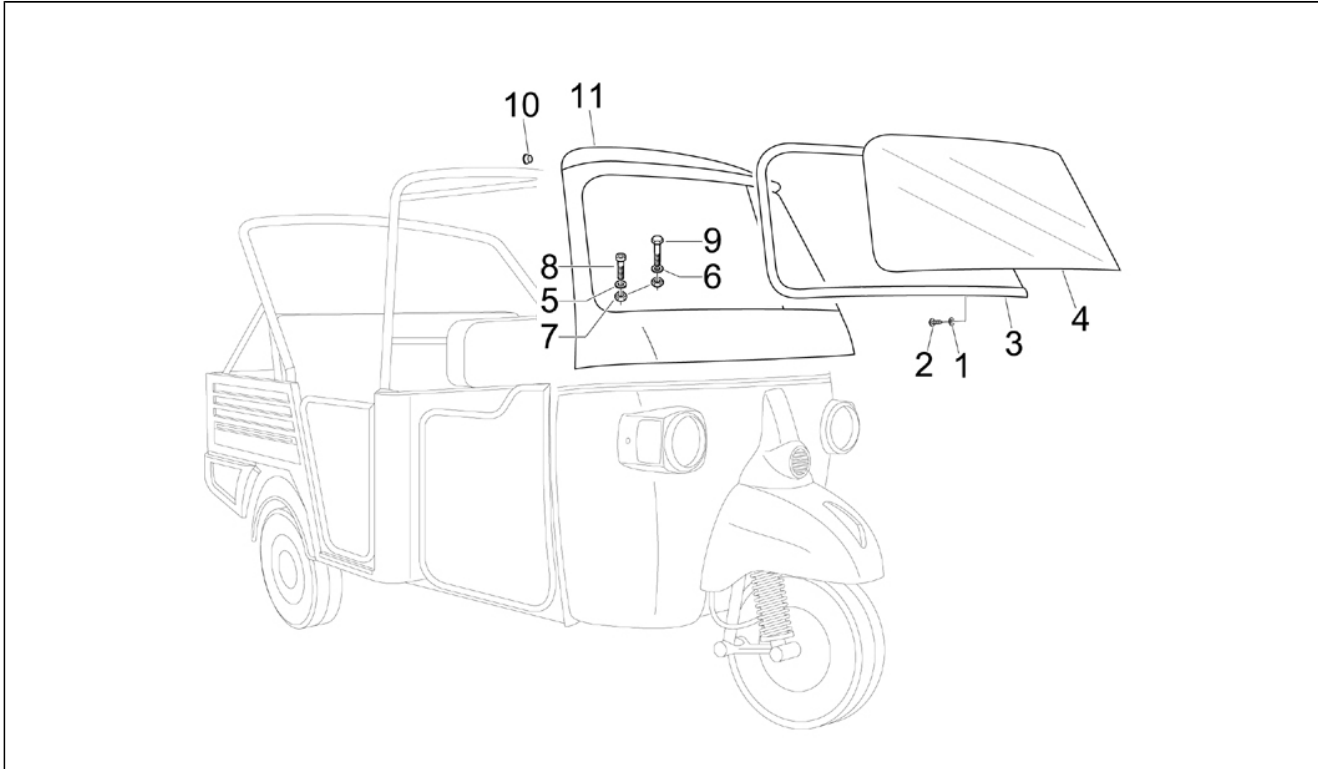

Group	Frame - Plastic parts - Coachwork
Code	02.27
Description	Windshield - Glass
Service	1

Pos.	Code	Description	Qty	Variants
1	658887	PLAIN WASHER	9	
2	658888	HEXAGON SOCKET OVAL HEAD SCREW	9	
3	109012	WINDSHIELD PACKING	1	
4	587963	LAMINATED WINDSHIELD GLASS	1	
5	012546	WASHER	4	
6	016405	Spring washer	9	
7	020105	Nut	13	
8	030242	SCREW**ABOLISH**	4	
9	604606	HEX HD.SCREW M5 X 20 CL.8.8	9	
10	604631	CAP-VERTICAL MEMBER TO W/SHIELD	2	
11	661791	CALEX WINDSHIELD ASSLY	1