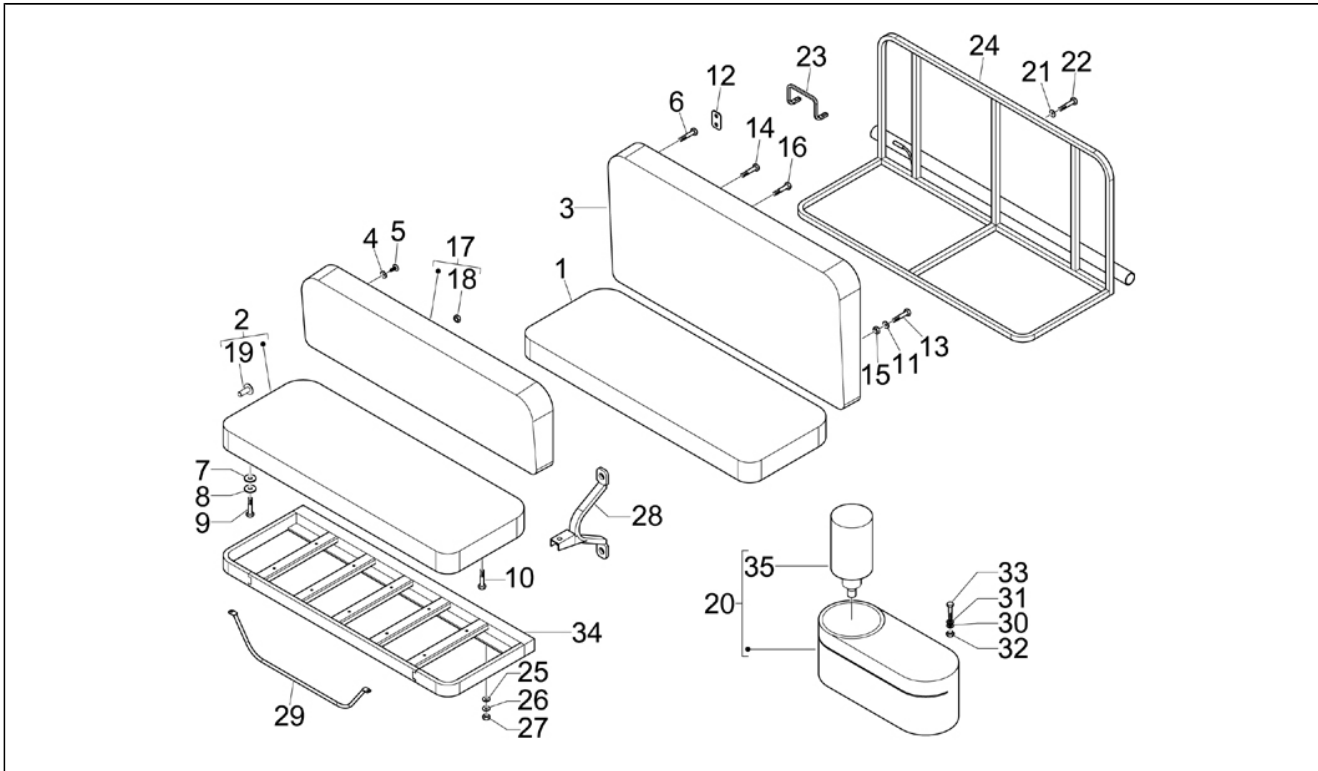

Group	Frame - Plastic parts - Coachwork
Code	02.39
Description	Saddle/seats - Tool roll
Service	1

Pos.	Code	Description	Qty	Variants
1	658892	SEAT RR, COATED	1	
1	B004042	PILLOW	1	
1	B004489	SETA RR, COATED	1	
2	658893	SEAT, FR COATED	1	
2	B004040	PILLOW	1	
2	B004487	SEATFR, COATED	1	
3	658894	BACK RR COATED	1	
3	B004041	PILLOW	1	
3	B004488	BACK RR, COATED	1	
4	658886	WASHER,WAVE	4	
5	658888	HEXAGON SOCKET OVAL HEAD SCREW	4	
6	659504	EXAGON HEAD TAPPING SCREW WHITH COLLAR	13	
7	003056	Washer 6,4x12x1	1	
8	016406	Spring washer 6,4x11,8x1	1	
9	031088	Vite M6x16	1	
10	659504	EXAGON HEAD TAPPING SCREW WHITH COLLAR	5	
11	269134	WASHER	2	
12	659503	PLATE SEAT PASSENGERS	2	
13	659504	EXAGON HEAD TAPPING SCREW WHITH COLLAR	2	
14	659505	SELF-TAPPING SCREW	4	
15	709116	Nut	2	
16	813949	Screw	2	
17	658461	BACK ASSY FR SEAT	1	
17	B004039	SEAT BACK	1	
17	B004486	TAXI COVER	1	
18	020105	Nut	1	
19	031092	Screw M6x25	1	
20	646230	Repairing kit	1