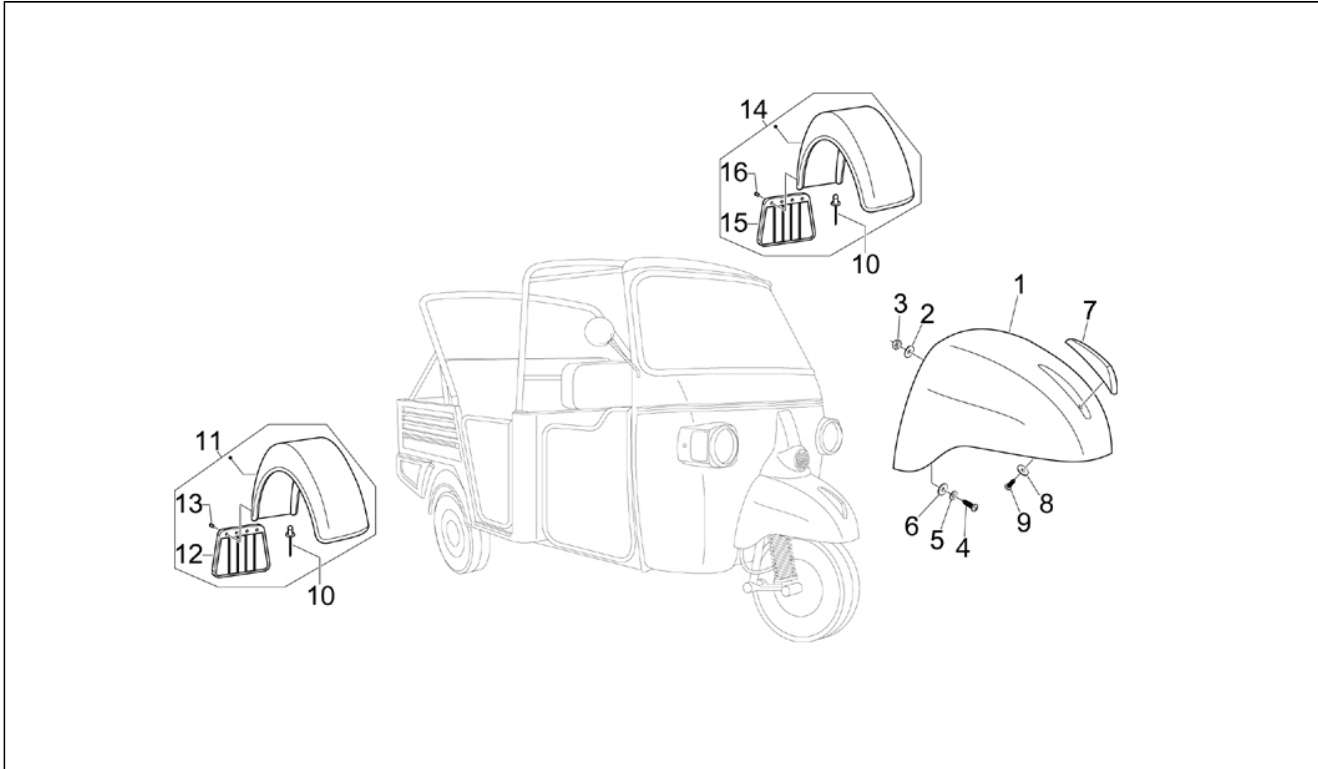

Group	Frame - Plastic parts - Coachwork
Code	02.33
Description	Wheel huosing - Mudguard
Service	1

Pos.	Code	Description	Qty	Variants
1	6584964	FRONT MUDGUARD	1	
1	B004046	RR MUDGARD	1	
2	013880	Flat washer 16x6,5x1,5	6	
3	020106	Nut M6	6	
4	031092	Screw M6x25	6	
5	078307	Washer	6	
6	269134	WASHER	6	
7	599677	Cresta parafango	1	
8	013763	Washer 4,2x12x1	2	
9	015727	Self tapping screw	2	
10	244474	Rivet	8	
11	658881	RR MUDGARD	1	
11	B004043	RR MUDGARD	1	
11	B004528	MUDGUARD ASSY RR ,RH	1	
12	142424	MUDFLAP FOR REAR MUDGUARD	1	
13	142425	Pin	4	
14	658882	RR MUDGARD	1	
14	B004044	RR MUDGARD	1	
14	B004527	RR MUDGARD	1	
15	142424	MUDFLAP FOR REAR MUDGUARD	1	
16	142425	Pin	4