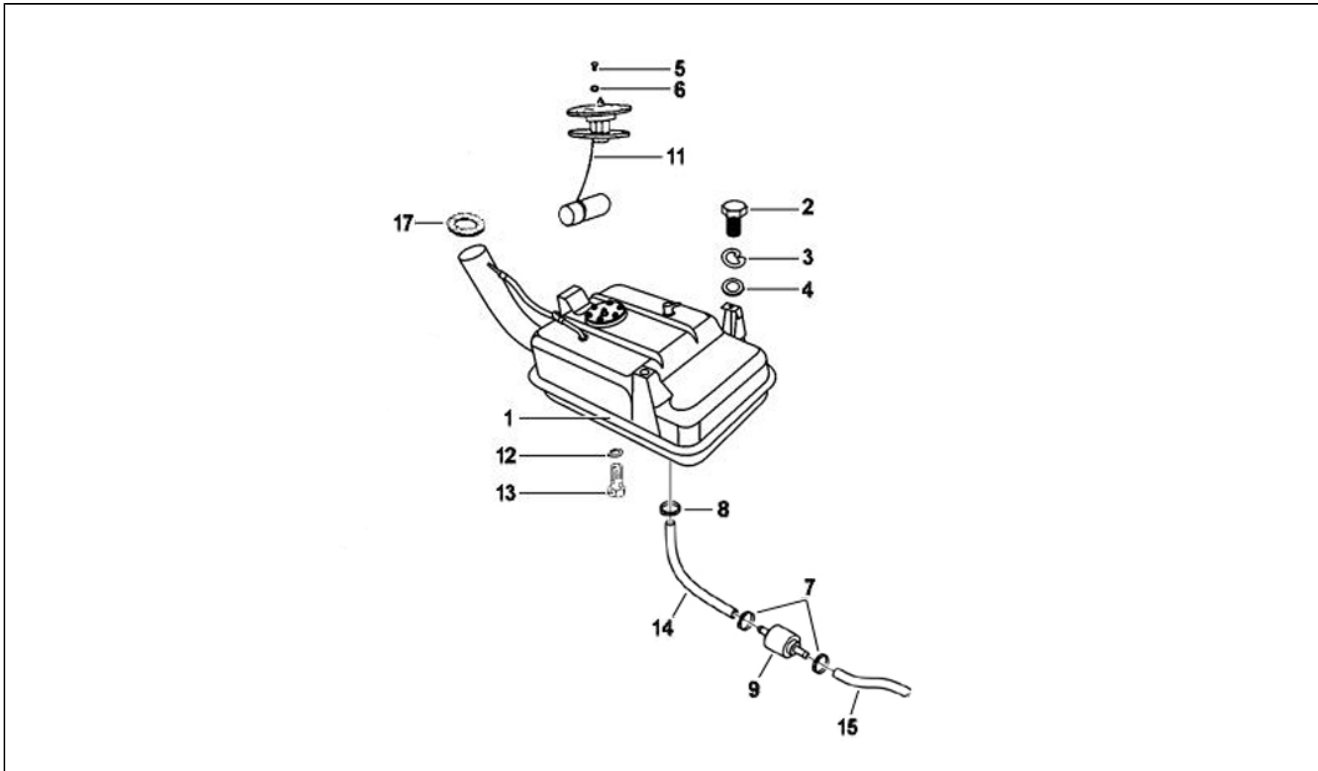

Group	Frame - Plastic parts - Coachwork
Code	02.47
Description	Fuel tank
Service	1

Pos.	Code	Description	Qty	Variants
1	661739	Fuel tank	1	
2	031088	Vite M6x16	3	
3	016406	Spring washer 6,4x11,8x1	3	
4	013880	Flat washer 16x6,5x1,5	3	
5	031056	Screw	6	
6	016405	Spring washer	6	
7	632864	Hose clamp	2	
8	632864	Hose clamp	1	
9	616738	Fuel filter	1	
11	632296	Sonda livello carburante	1	
12	224644	Washer	2	
13	231018	Union	1	
14	661793	Fuel tube	1	
15	661794	Fuel tube	1	
17	652105	Tank gasket	1