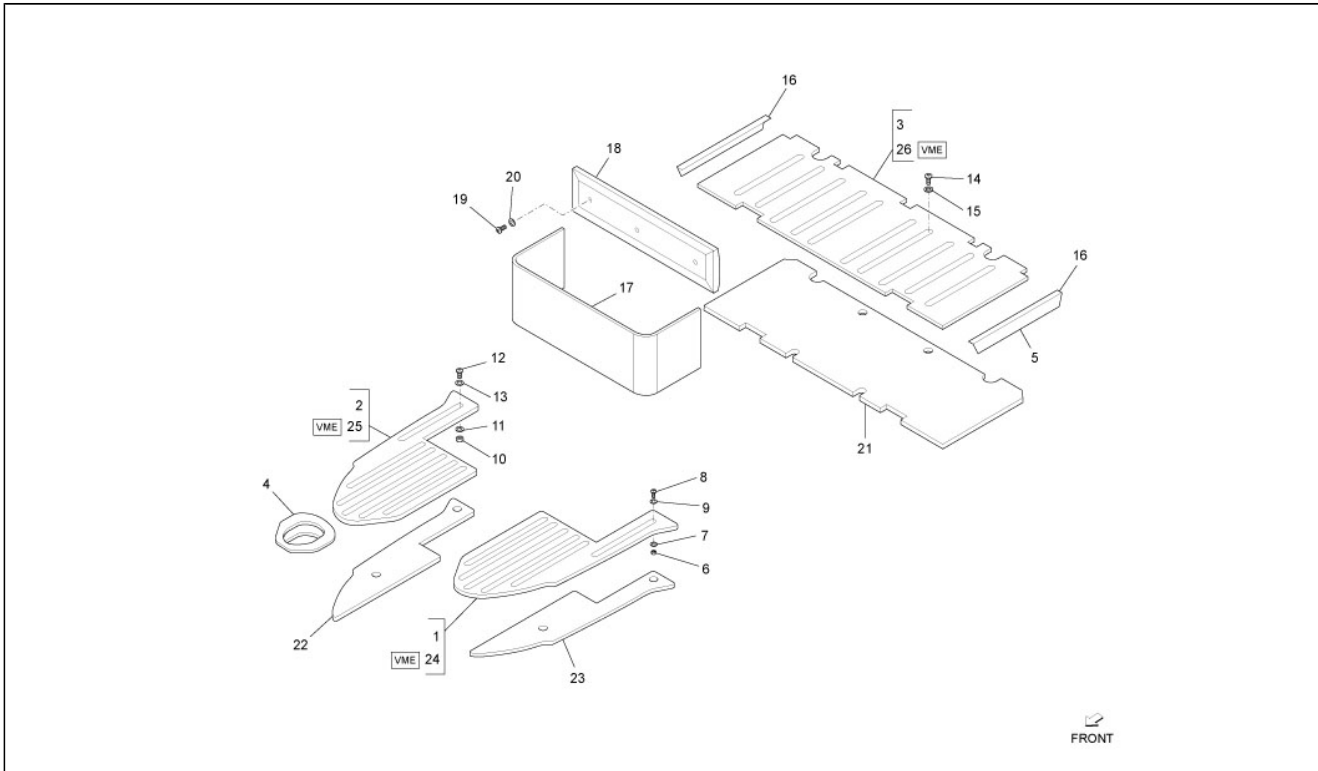

Group	Frame - Plastic parts - Coachwork
Code	02.42
Description	Interior lining
Service	1

Pos.	Code	Description	Qty	Variants
1	658875	FOOTREST MAT 2R	1	
2	658876	FOOTREST MAT 2R	1	
3	658877	FOOTREST MAT 2R	1	
4	658932	PROTECTION	1	
5	658873	Self tapping screw 3,5x13	3	
6	012138	Nut	1	
7	259365	Washer	1	
8	658776	SCREW	4	
9	658779	WASHER, COUNTERSUNK	4	
10	012138	Nut	1	
11	259365	Washer	1	
12	658776	SCREW	4	
13	658779	WASHER, COUNTERSUNK	4	
14	658776	SCREW	4	
15	658779	WASHER, COUNTERSUNK	4	
16	658515	ANGULAR, FIXING REAR CAROET PASSENGER	2	
17	658521	COVER, UNDER SEAT	1	
18	658520	FOAM, PANEL -BACK DRIVER	1	
19	658873	Self tapping screw 3,5x13	3	
20	658783	PLAIN WASHER FOR M4 SCREW	3	
21	B004169	PLUG/PANEL	1	
22	567872	CARPET PASSENGER FOR STEP RH	1	
23	567873	CARPET PASSENGER FOR STEP LH	1	
24	B004518	FOOTREST MAT 2R	1	
25	B004519	FOOTREST MAT 2R	1	
26	B004517	REAR CARPET PASSENGERS	1