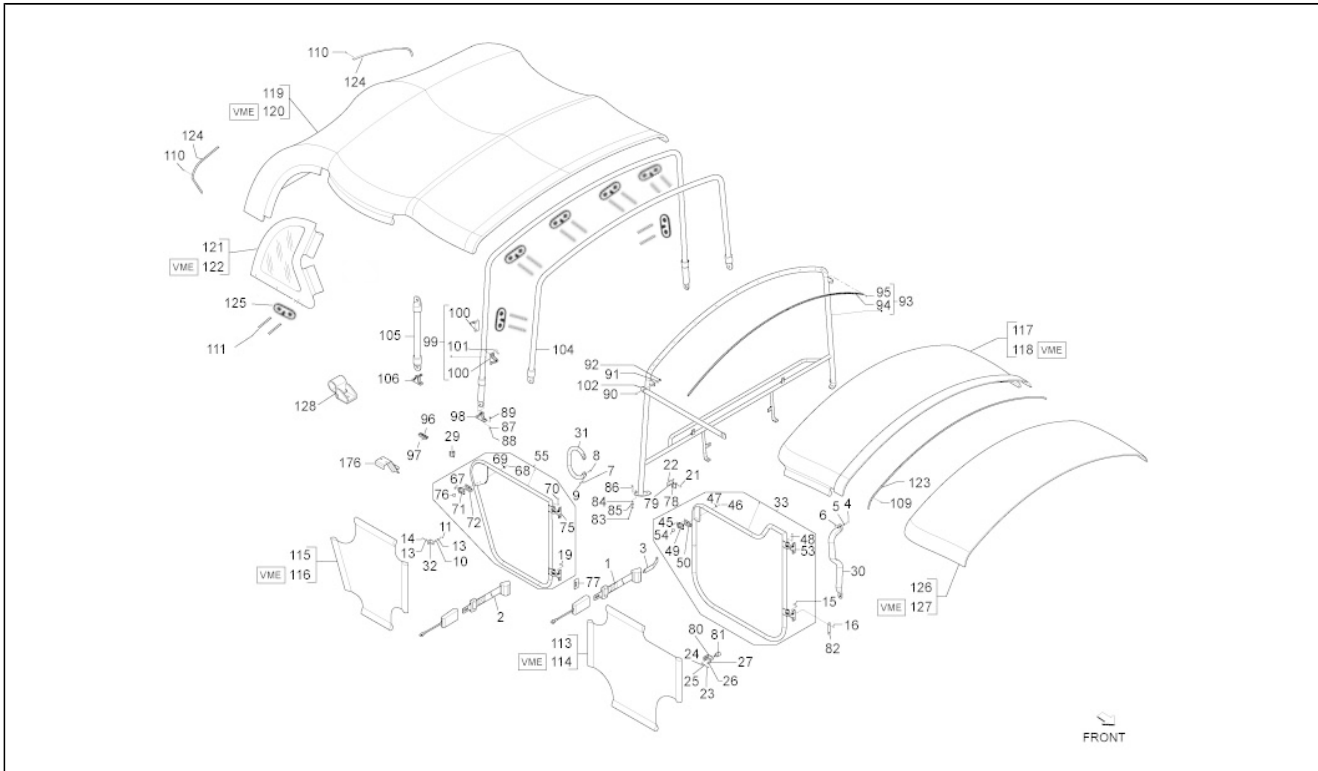

Group	Frame - Plastic parts - Coachwork
Code	02.11
Description	Cab - Doors
Service	1

Pos.	Code	Description	Qty	Variants
1	658463	SAFETY BELT	1	
2	658464	BELT ASSY RR SEAT, GROUP	1	
3	658465	BRACKET ROLLING SUPPORT	1	
4	658839	SCREW M8	4	
5	658840	PLAIN WASHER	4	
6	658842	NUT, SELF-LOCKING M8	4	
7	003056	Washer 6,4x12x1	4	
8	658826	SCREW, M6	4	
9	709116	Nut	4	
10	623162	Spacer	2	
11	658721	SCREW M6	2	
12	658866	ELEMENT	1	
13	658830	WASHER, WAVE	4	
14	658848	SCREW M6	6	
15	658819	SCREW M5	4	
16	658820	NUT, SELL-LOCKING M5	4	
19	658826	SCREW, M6	4	
21	658848	SCREW M6	4	
22	709116	Nut	4	
23	658721	SCREW M6	4	
24	658722	PLAIN WASHER	4	
25	658830	WASHER, WAVE	4	
26	658829	NUT, EXAGONAL M6	4	
27	658830	WASHER, WAVE	4	
29	658539	DOOR PLATE	2	
30	658550	FRONT HOLD HANDLE	2	
31	658728	REAR HOLD HANDLE	2	
32	658733	DOOR PLATE	2