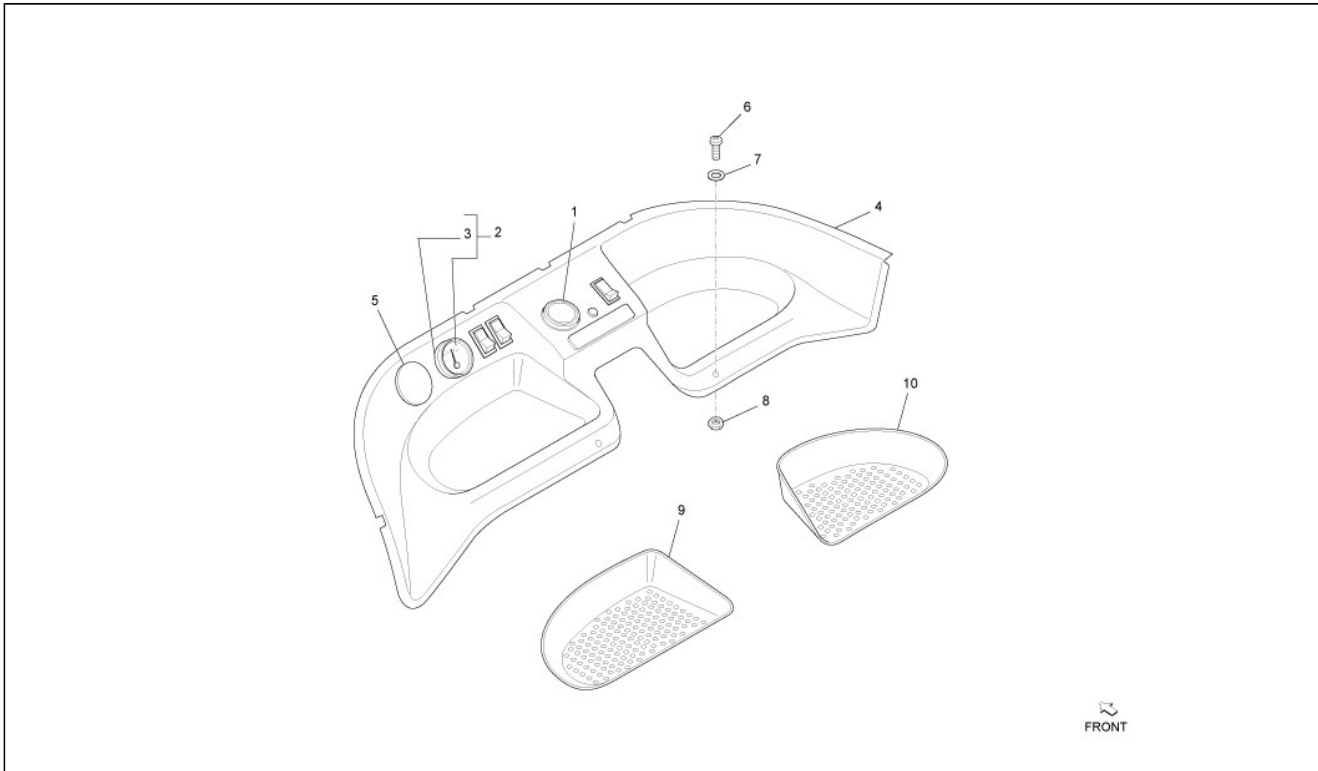

Group	Handlebars/Steering
Code	03.04
Description	Gruppo strumenti - dashboard (VME)
Service	1

Pos.	Code	Description	Qty	Variants
1	B004643	SPEEDMETER	1	
2	661871	AMPERMETER	1	
3	661951	Ring	2	
4	B002271	DASHBOARD-CALEX (BORDO COLOUR)	1	
5	B002299	CAP-DASHBOARD (BORDO COLOUR)	1	
6	015911	Screw	1	
7	016670	Washer 4,5x12x1	1	
8	008080	Plate	1	
9	658831	Portaoggetti Sx	1	
10	658529	Portaoggetti Dx	1