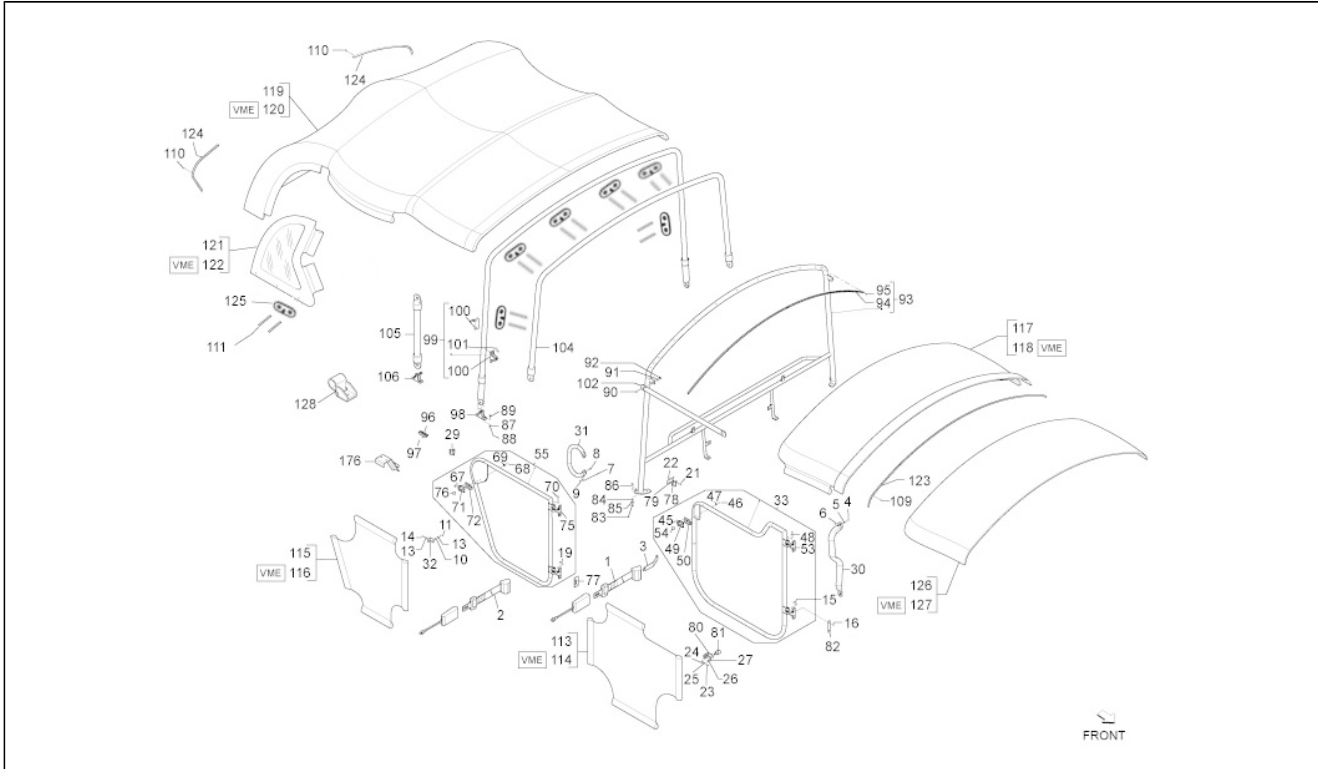

Group	Frame - Plastic parts - Coachwork
Code	02.11
Description	Cab - Doors
Service	1

Pos.	Code	Description	Qty	Variants
176	658469	BRACKET S/ASSY REINFORCEMENT RH	1