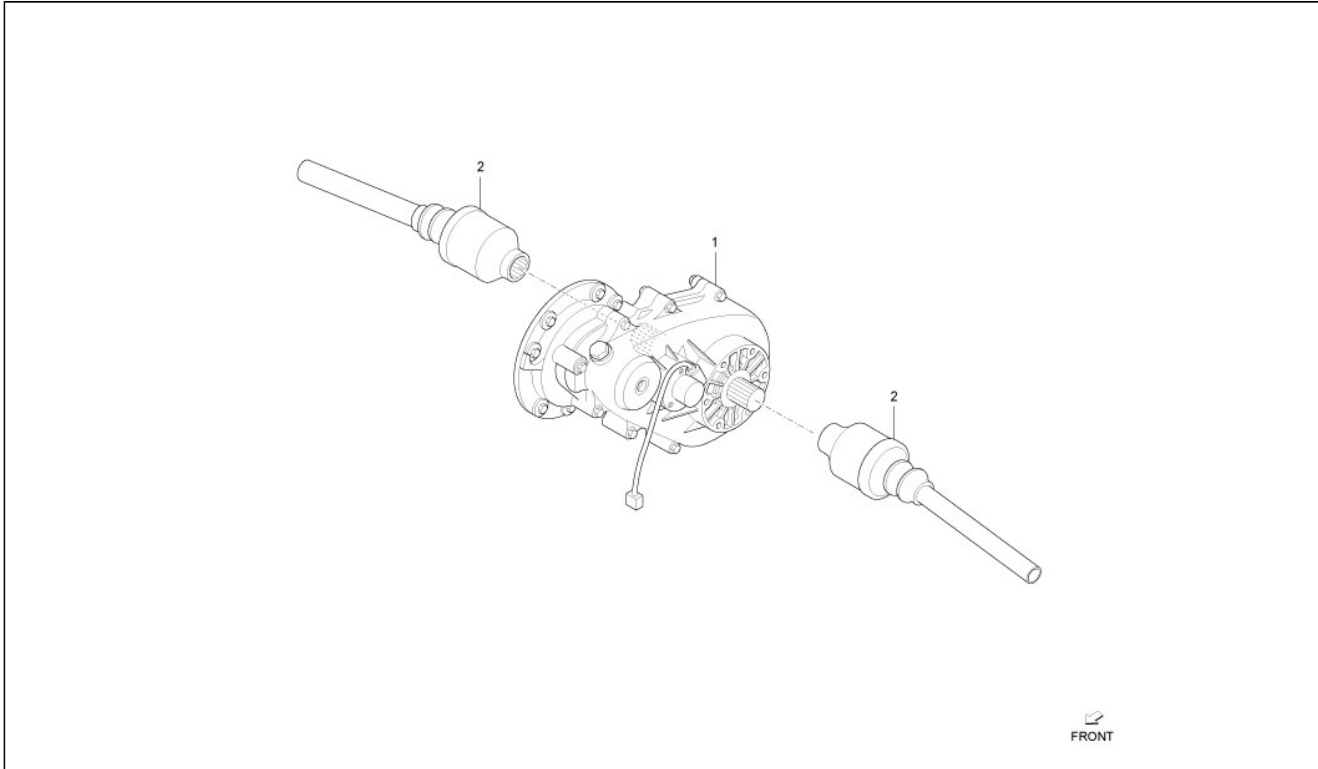

Group	Engine
Code	01.29
Description	Rear transmission (VME)
Service	1

Pos.	Code	Description	Qty	Variants
1	837148	GEAR	1	
2	837149	GEAR	2