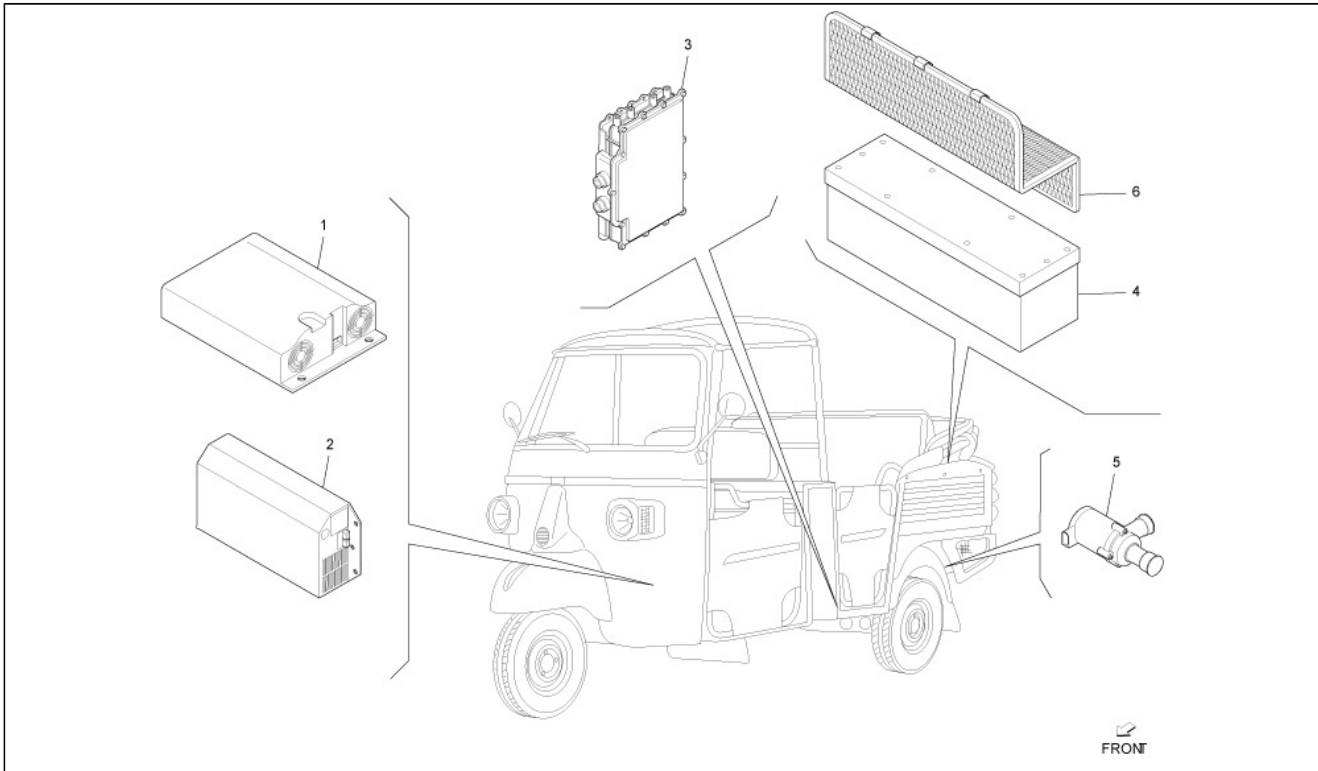

Group	Electrical system
Code	06.14
Description	Electrical devices (VME)
Service	1

Pos.	Code	Description	Qty	Variants
1	B004639	Battery charger	1	
2	B004638	DC/DC CONVERTITORE	1	
3	B004634	INVERTER 9 KW	1	
4	B005343	AENER BOX (LITIUM BATTERY)	1	
5	B004637	POMP	1	
6	837157	COVER	1