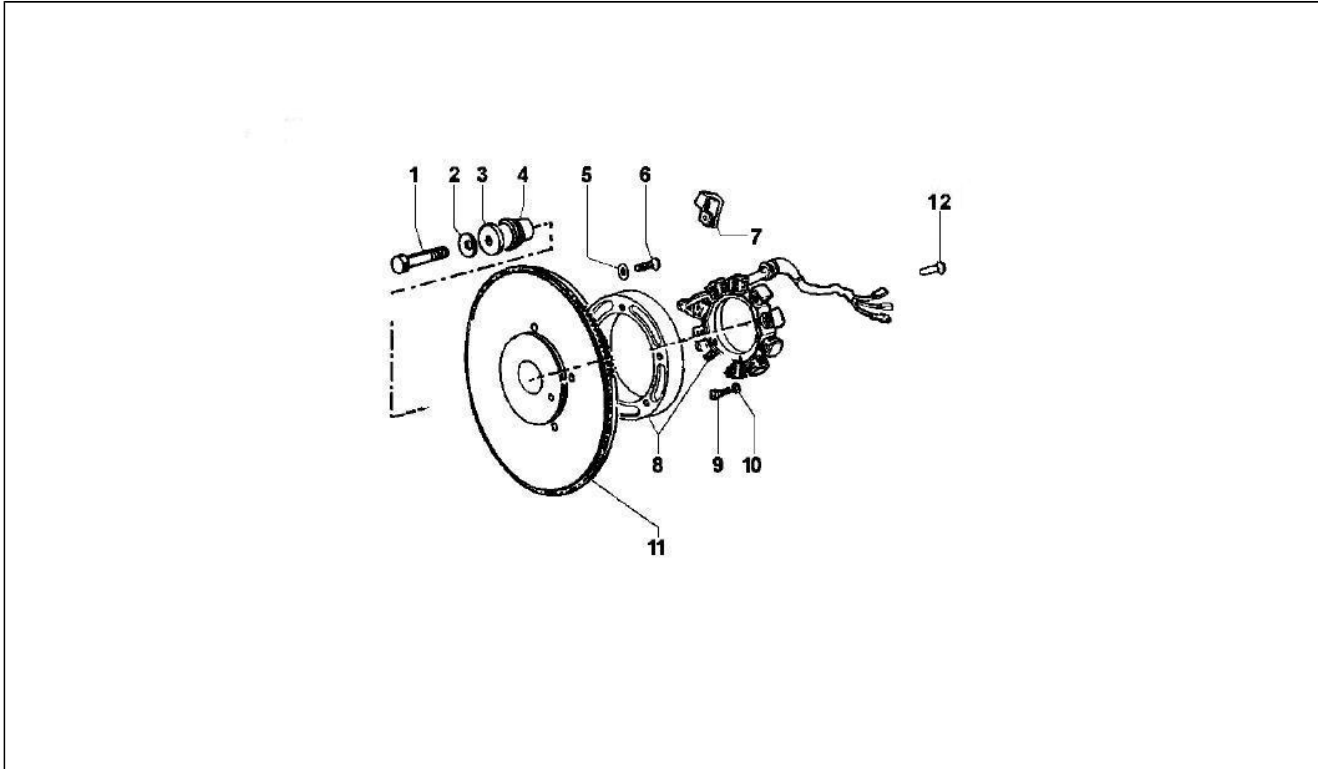

Group	Engine
Code	01.21
Description	Flywheel magneto
Service	1

Pos.	Code	Description	Qty	Variants
1	232187	Screw	1	
3	246013	Washer	1	
4	223492	Cone	1	
7	826676	Plate	1	
8	493837	Cdi magneto assy	1	
11	830627	Cdi magneto assy	1	
12	850575	INSULAT CAP	3