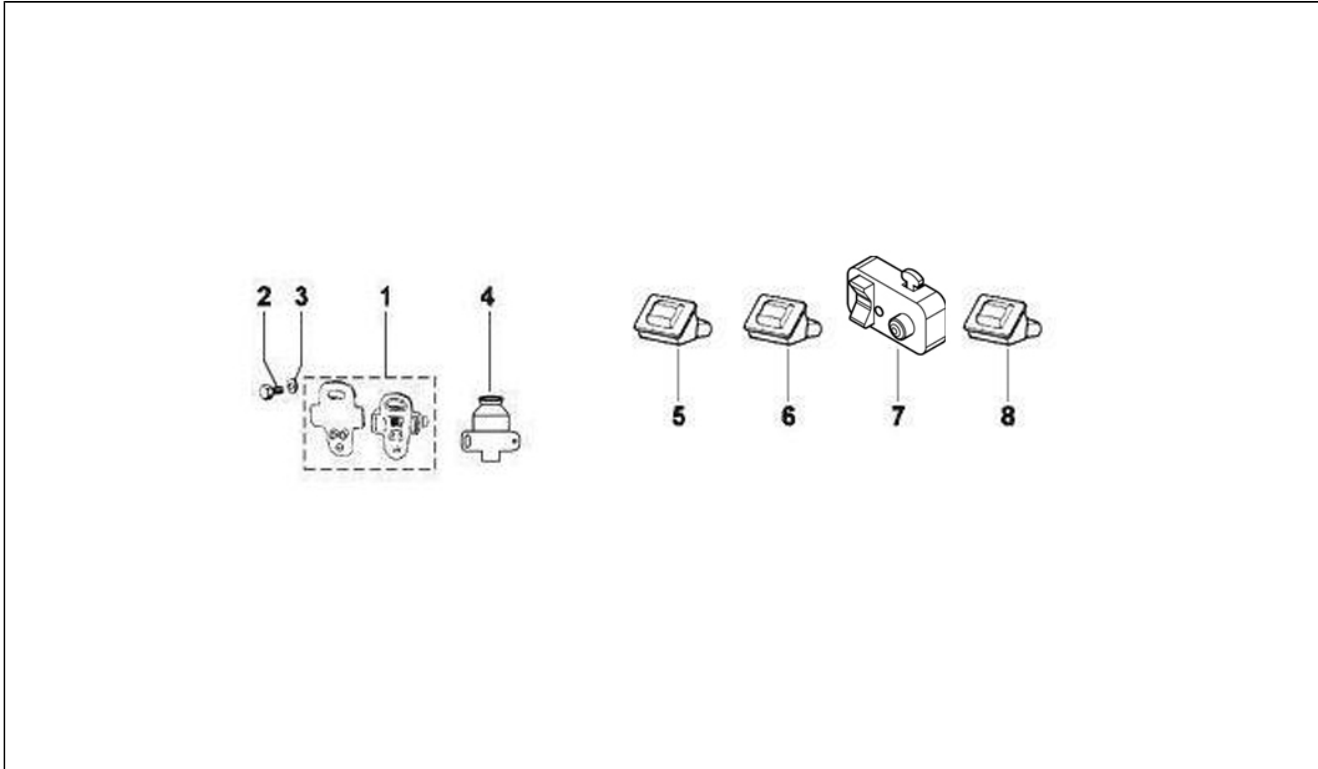

Group	Electrical system
Code	06.01
Description	Selectors - Switches - Buttons
Service	1

Pos.	Code	Description	Qty	Variants
1	567498	Brake light switch	1	
2	015996	Screw	2	
3	003054	Washer 4,3x8x0,5	2	
4	567747	Cooling hood	1	
5	632262	Interruttore d' emergenza	1	
6	645242	Lights swich	1	
7	493974	Switch compl.	1	
8	652082	Wiper switch	1