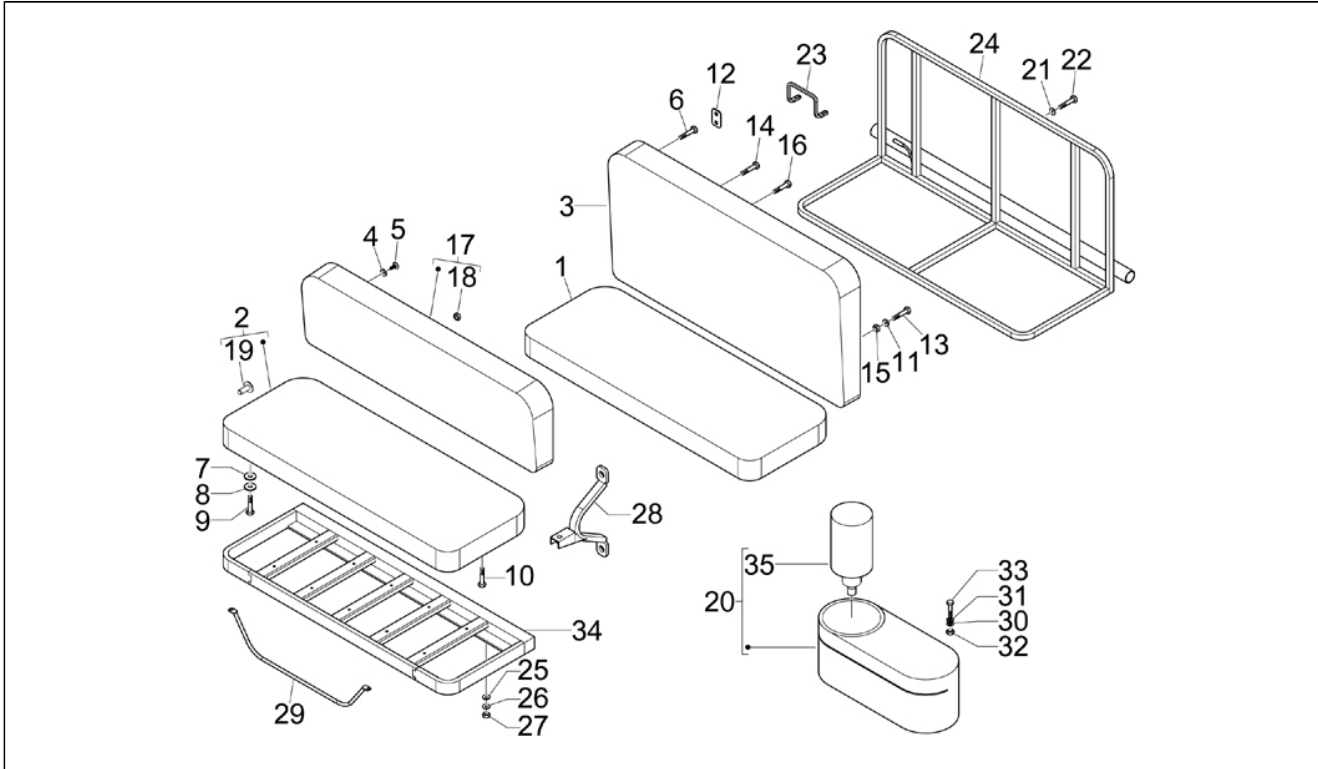

Group	Frame - Plastic parts - Coachwork
Code	02.39
Description	Saddle/seats - Tool roll
Service	1

Pos.	Code	Description	Qty	Variants
21	016408	Spring washer 13,75x8,15x4,5	1	
22	031119	Screw	1	
23	658452	HOOK SEAT	1	
24	658473	PASSENGER SEAT ASSLY	1	
25	003058	Washer	2	
26	016408	Spring washer 13,75x8,15x4,5	2	
27	020108	Nut M8x6,5	2	
28	658477	SEAT PIPE ASSEMBLY	1	
29	658484	SEAT SUPPORT PIPE	1	
30	013880	Flat washer 16x6,5x1,5	2	
31	016406	Spring washer 6,4x11,8x1	1	
32	020106	Nut M6	2	
33	031092	Screw M6x25	2	
35	646234	Bomboletta	1