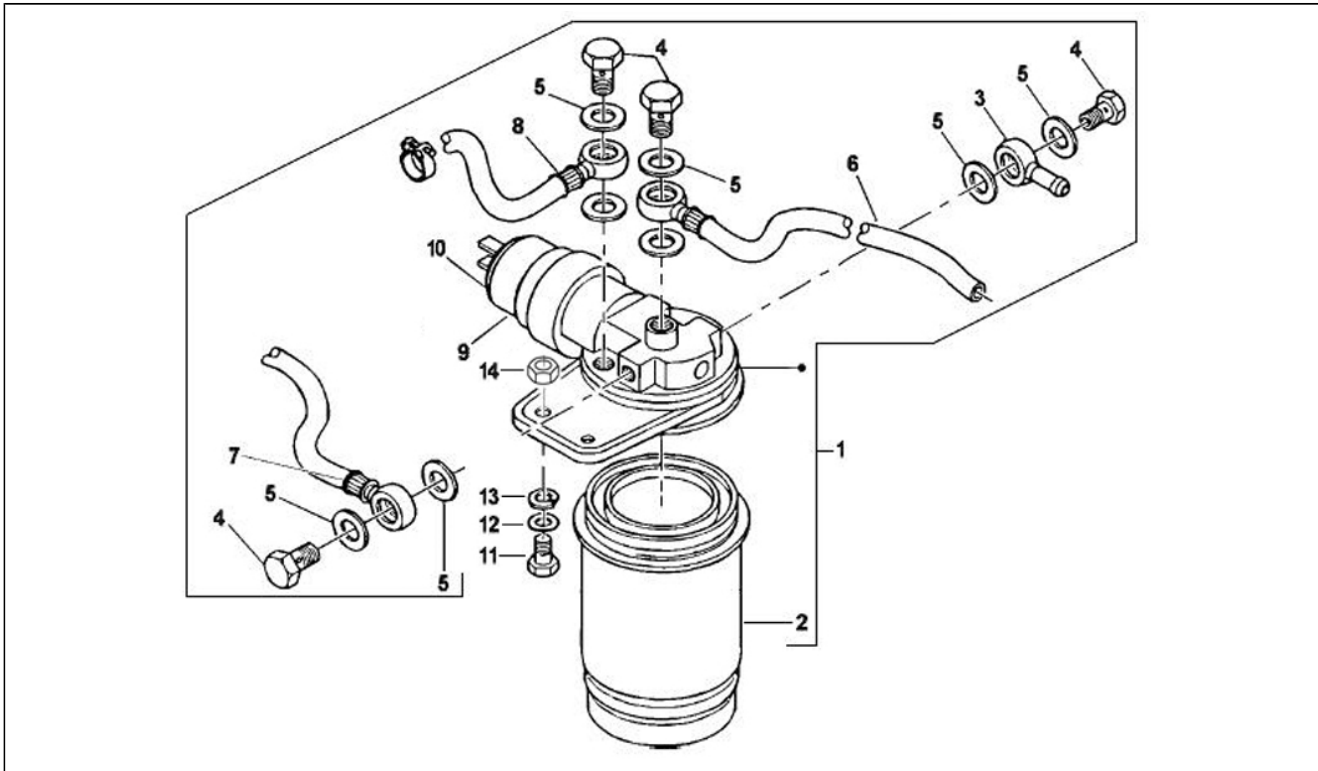

Group	Frame - Plastic parts - Coachwork
Code	02.53
Description	Supply system
Service	1

Pos.	Code	Description	Qty	Variants
1	613199	DEVICE	2	
2	264907	Filter	1	
3	568185	Union	1	
4	493054	Bolt	6	
5	493123	Gasket	12	
6	613198	Fuel pipe pump-filter	1	
7	614939	Fuel pipe filter-pump	1	
8	614938	Fuel pipe filter-pump	1	
9	568721	SPRING WASHER M4	1	
10	493542	-	1	
11	632247	HEX. HEAD SCREW M10 X 30 CL. 8.8	2	
12	016626	Plain washer 10,4x18x2	2	
13	016410	Washer 17,6x11x2,5	2	
14	020210	Nut	2