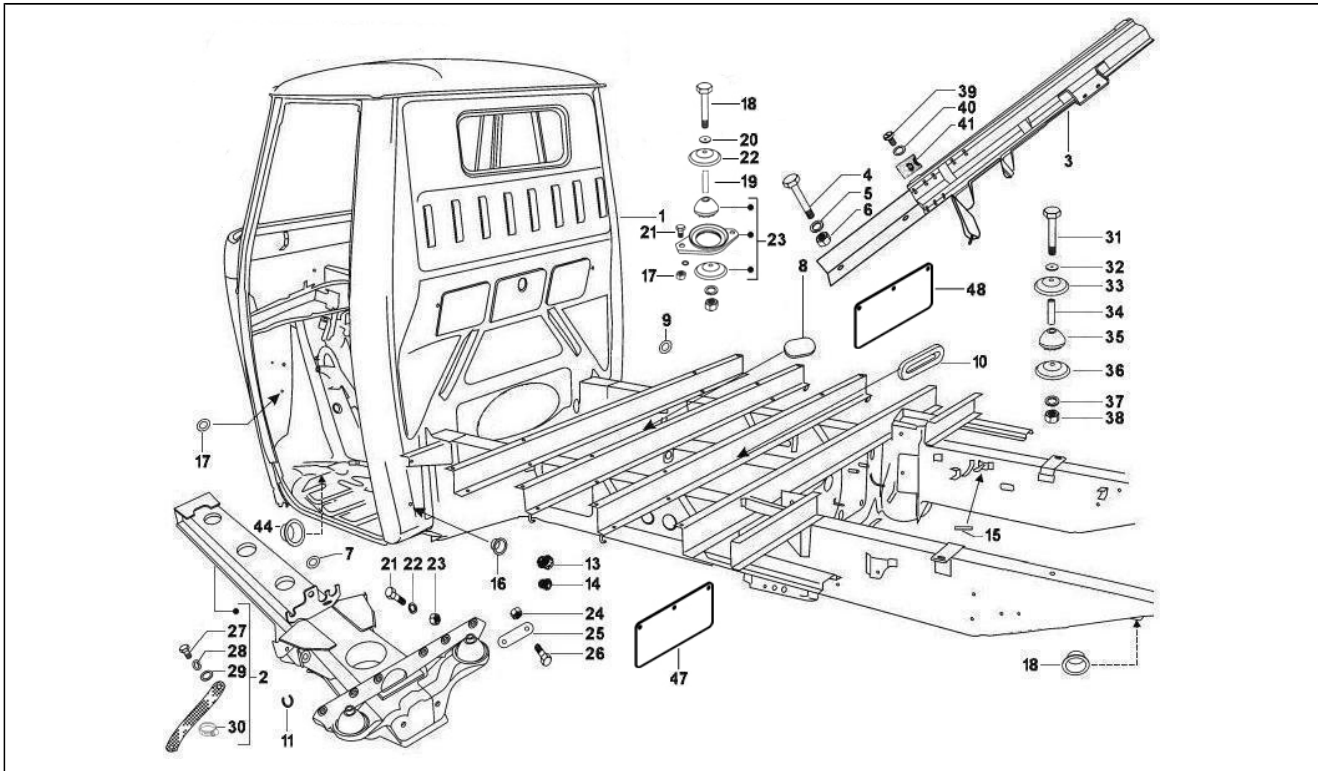

Group	Frame - Plastic parts - Coachwork
Code	02.01
Description	Frame/bodywork
Service	1

Pos.	Code	Description	Qty	Variants
1	661751	MAIN FRAME WITH I.P. (PASS)	1	
2	569019	FRAME,ENGINE SUPPORT	1	
3	661807	ENGINE SUPPORT	1	
4	568260	HEX HD BOLT M8X160 CL 8.8	1	
5	016408	Spring washer 13,75x8,15x4,5	1	
6	020108	Nut M8x6,5	1	
7	178610	Fairlead	2	
8	190255	PLUG	4	
9	125998	Cap	5	
10	567921	GROMMET	1	
11	568140	GROMMET	1	
12	114279	INSULATING TUBE	32	
13	119241	Plug	2	
14	128009	Cap	1	
15	568154	CUT GROMMET FOR HORN	1	
16	568159	CUT GROMMET (+ CABLE)	1	
17	015235	Nut	2	
18	030104	Screw	1	
19	219299	Spacer	1	
20	286328	Washer	4	
21	645088	SCREW	2	
22	645914	INSULATOR, ENGINE MOUNTING	1	
23	645917	SUPPORT S/A REAR ENGINE MOUNTING	1	
24	015235	Nut	2	
25	108834	PLATE	1	
26	031159	Screw m10x35 if	2	
27	031119	Screw	6	
28	016410	Washer 17,6x11x2,5	2