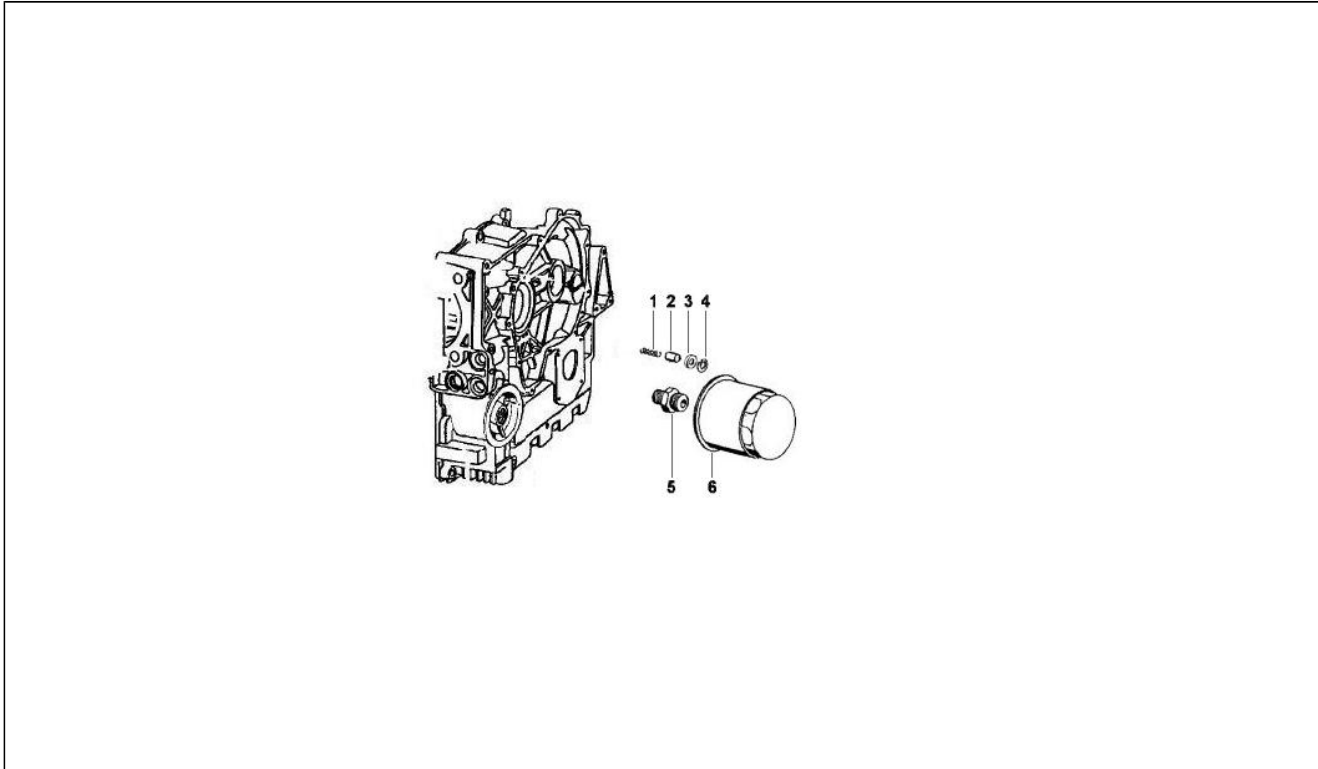

Group	Engine
Code	01.23
Description	Flywheel magneto cover - Oil filter
Service	1

Pos.	Code	Description	Qty	Variants
1	133147	Valve spring	1	
2	224652	Adj. valve	1	
4	493840	Washer	1	
5	129104	Union	1	
6	830424	Oil filter cartridge	1