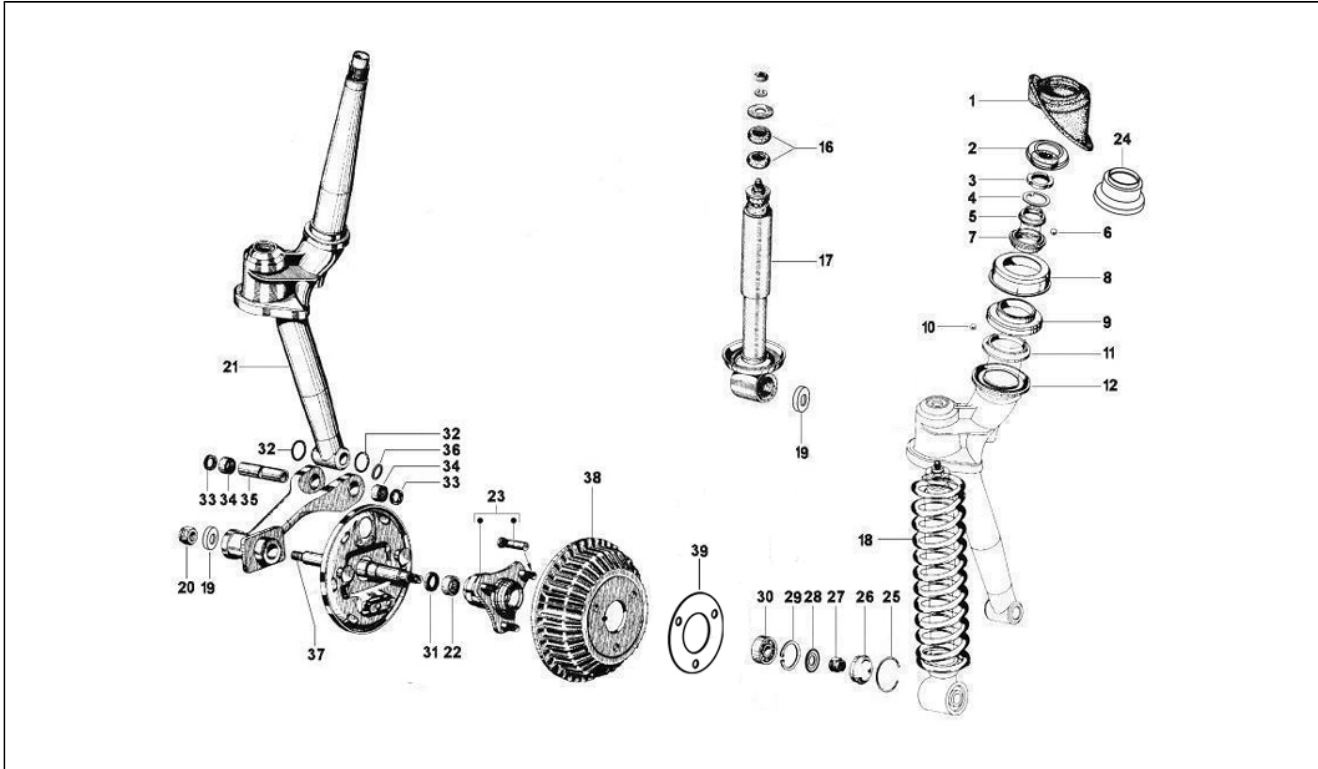

Group	Suspensions - Wheels
Code	04.02
Description	Fork/steering tube - Steering bearing unit
Service	1

Pos.	Code	Description	Qty	Variants
33	008771	Ring	1	
34	107718	ASTUCCIO A RULLINI kt	1	
35	137235	SPINOTTO STERZO kt	1	
36	150579	Gasket ring	1	
37	180433	Front wheel axle	1	
38	1525803	Brake drum	1	
39	659522	RONDELLA DISTANZIALE CERCHIO	1