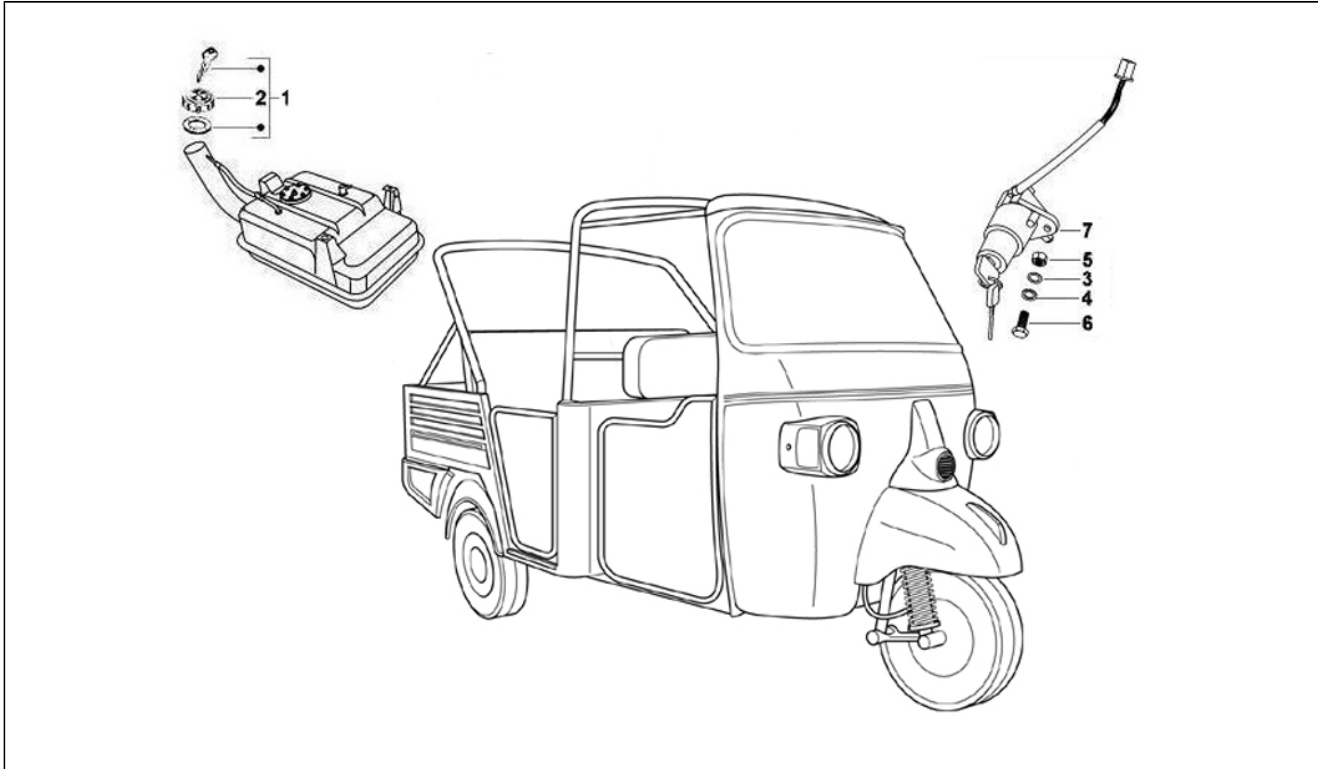

Group	Frame - Plastic parts - Coachwork
Code	02.46
Description	Locks
Service	1

Pos.	Code	Description	Qty	Variants
1	661897	LOCK KIT	1	
2	569112	CAP WHITH LOCK, FUEL	1	
3	013880	Flat washer 16x6,5x1,5	2	
4	016406	Spring washer 6,4x11,8x1	2	
5	020106	Nut M6	2	
6	031089	Hex screw	2	
7	652046	IGNITION SWITCH CUM STEERING LOCK	1