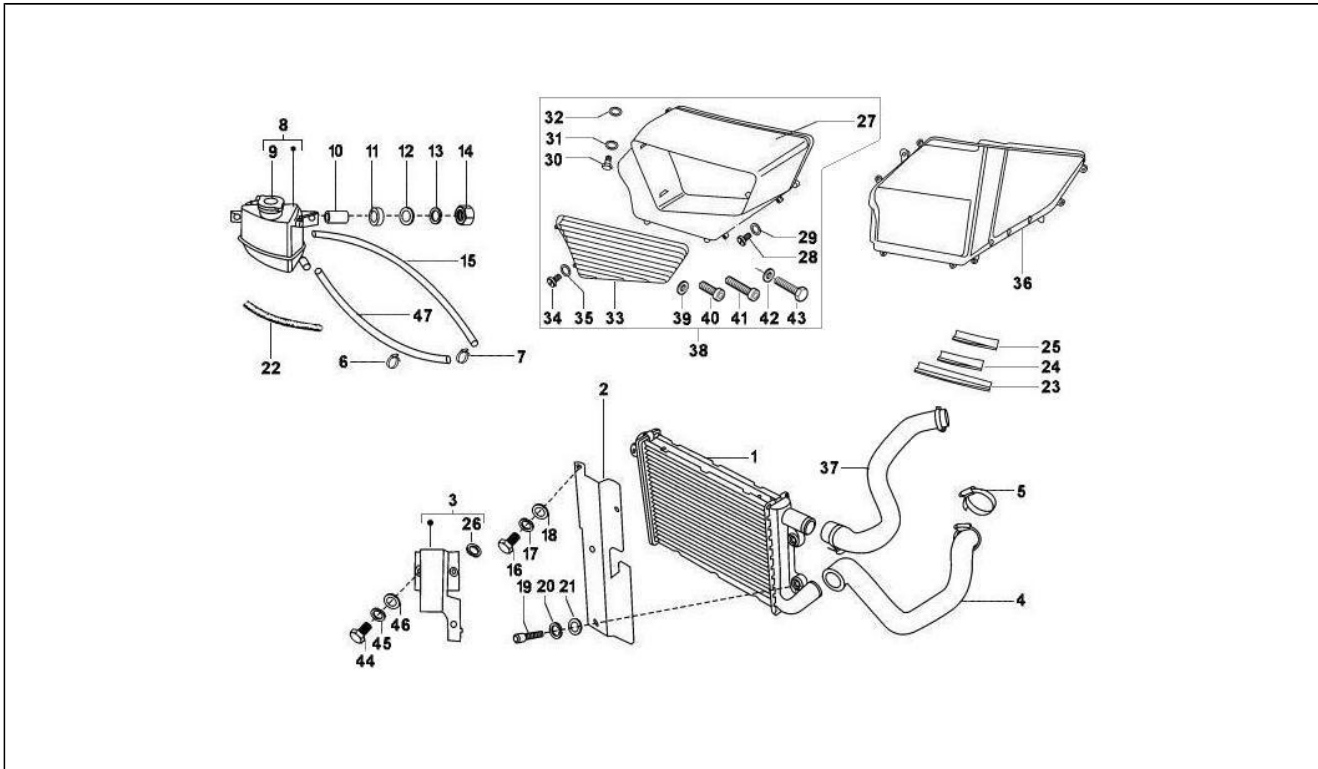

Group	Frame - Plastic parts - Coachwork
Code	02.55
Description	Cooling system
Service	1

Pos.	Code	Description	Qty	Variants
1	605474	Water cooler	1	
2	616533	Bracket	1	
3	616534	Bracket	1	
4	605082	TUBE	1	
5	604553	WORM CLAMP (25-45) : 45 A	4	
6	632668	WORM TYPE HOSE CLIP SIZE 22	2	
7	632667	WORM TYPE HOSE CLIP SIZE 16	2	
8	616825	Tank	1	
9	616813	Plug	1	
10	632809	Spacer	2	
11	351782	Upper rubber	2	
12	604973	PLAIN WASHER M6	2	
13	016406	Spring washer 6,4x11,8x1	2	
14	020106	Nut M6	2	
15	616824	TUBE	1	
16	031088	Vite M6x16	5	
17	016406	Spring washer 6,4x11,8x1	5	
18	003056	Washer 6,4x12x1	5	
19	030052	Screw	3	
21	179575	Washer	3	
22	587763	Fuel pipe	1	
25	613225	Gasket	2	
26	016306	WASHER	1	
27	616558	ASPIRATORE ESTERNO	1	
28	018519	SCREW	8	
29	013963	Washer	8	
30	709674	Hex socket screw M6x20	2	
31	003056	Washer 6,4x12x1	2