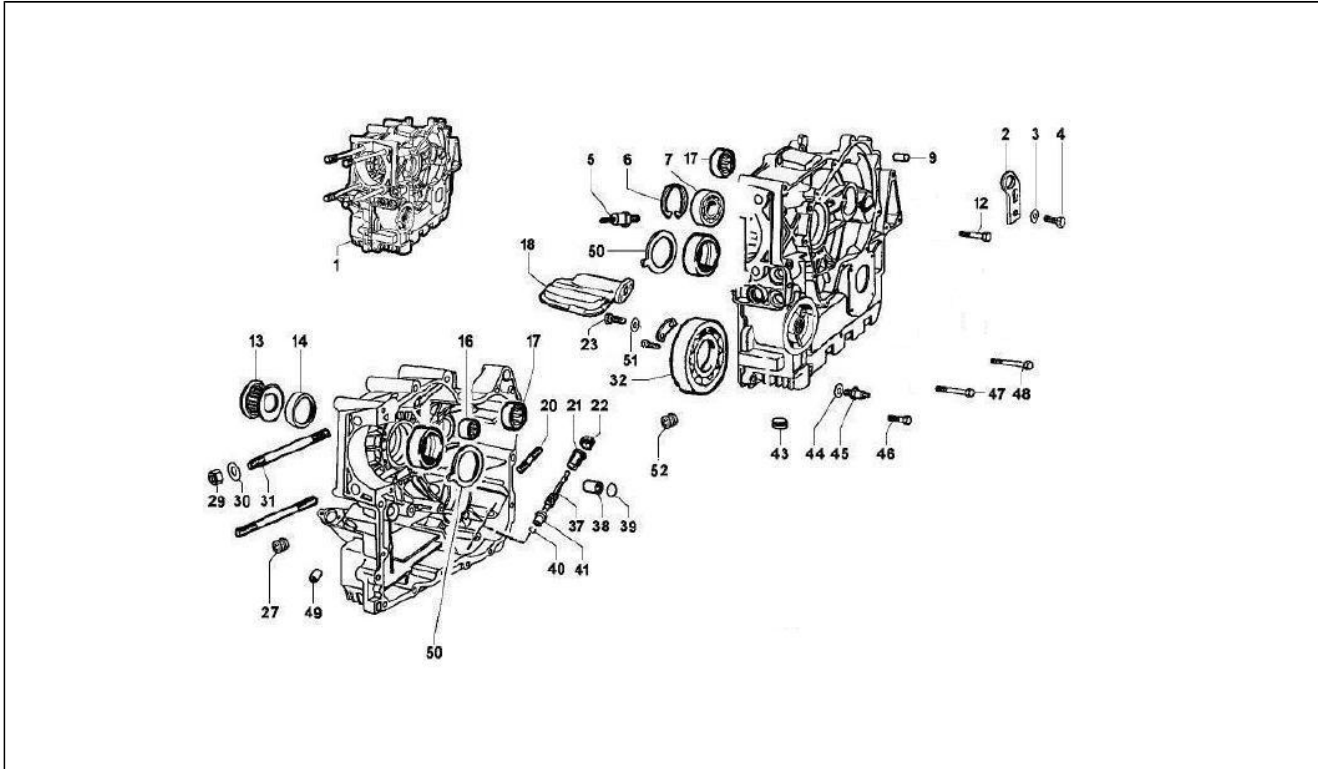

Group	Engine
Code	01.05
Description	Crankcase
Service	1

Pos.	Code	Description	Qty	Variants
49	235452	Plug	1	
50	830416	Washer	2	
51	850533	WASHER	2	
52	850534	SHUTTER CAP	1