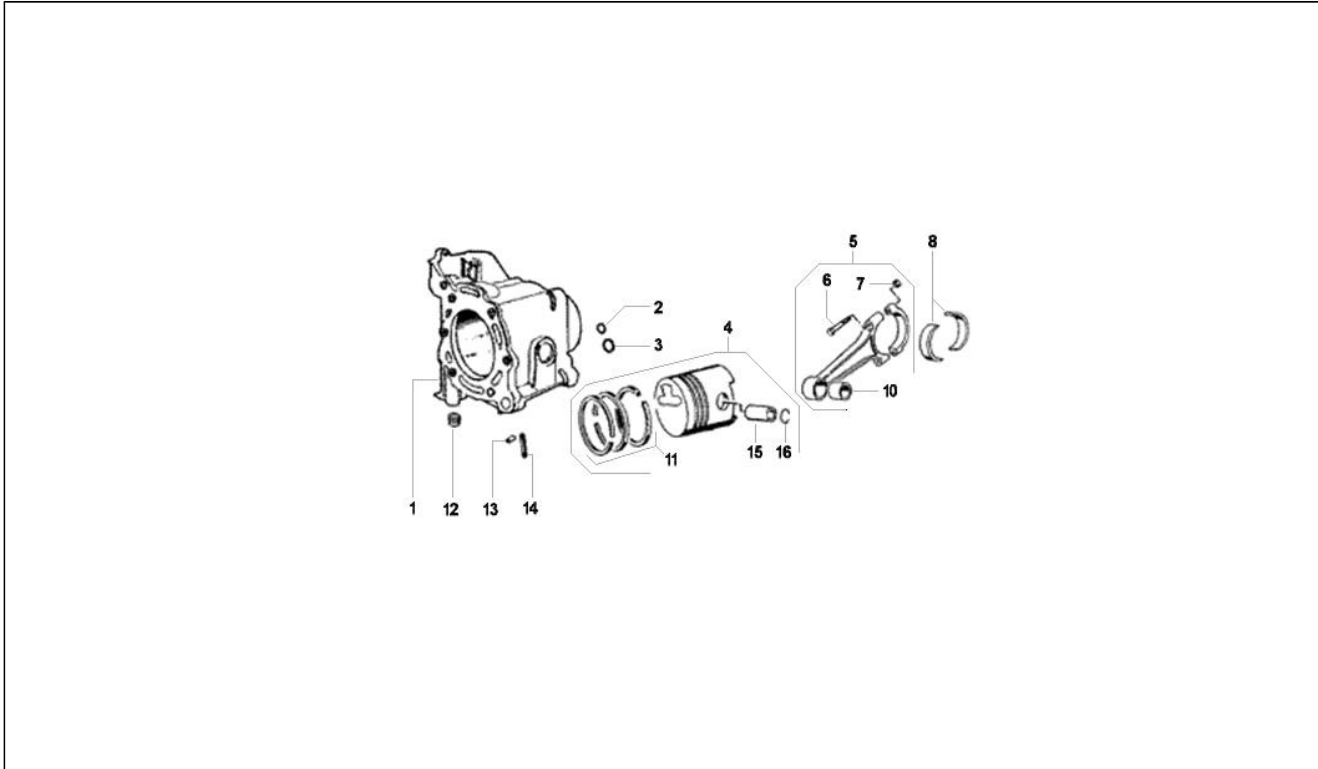

Group	Engine
Code	01.07
Description	Cylinder-piston-rist pin unit
Service	1

Pos.	Code	Description	Qty	Variants
1	493862	Cylinder	1	
1	493863	Cylinder	1	
1	493864	Cylinder	1	
2	289898	Ring	1	
3	493809	Ring	1	
4	493810	Piston	1	
4	493865	Piston	1	
4	493866	Piston	1	
5	493861	Connecting rod	1	
6	235353	Screw	1	
7	167823	Nut	1	
8	493811	Bearing, half	1	
11	493813	Gasket ring	1	
12	235453	Plug	1	
13	169555	Dowel	3	
14	168507	Stud bolt	3	
15	830419	Piston pin	1	
16	830420	Circlip	1	
17	850539	SHUTTER CAP	1