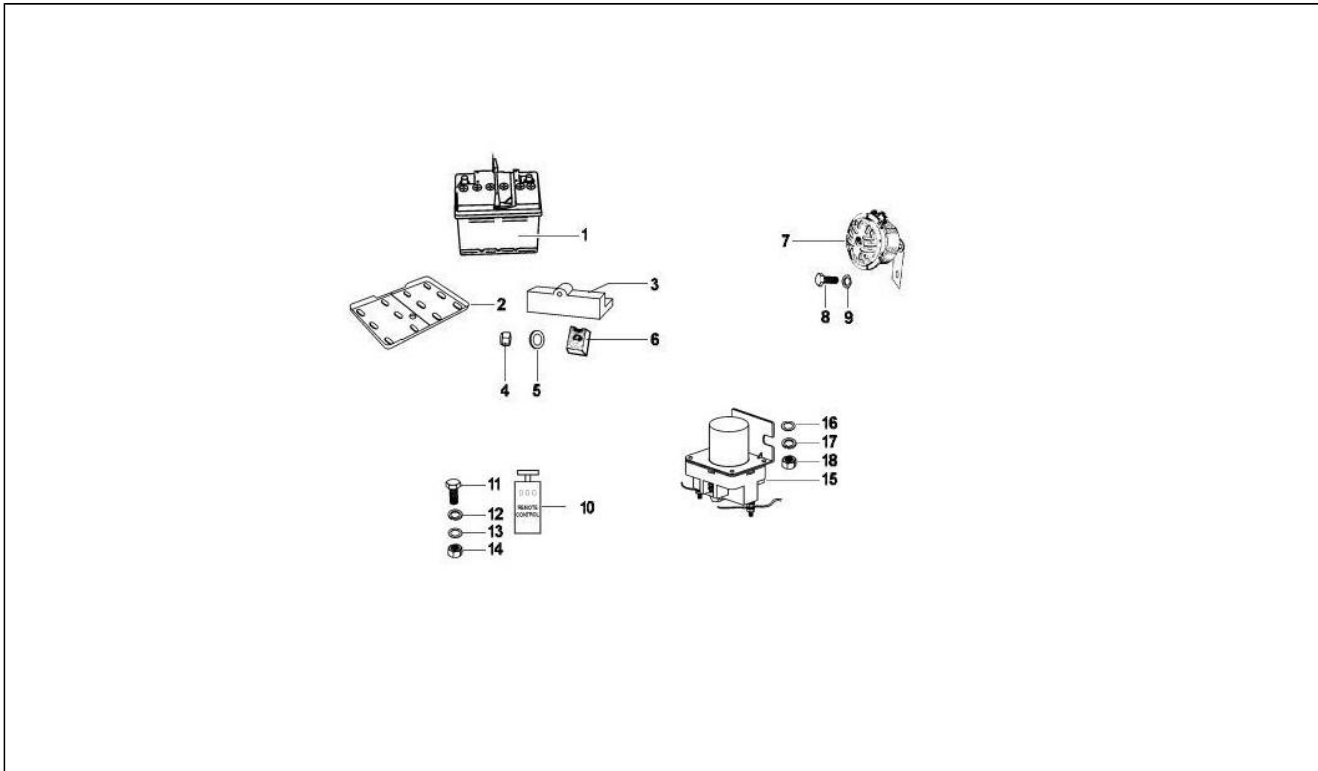

Group	Electrical system
Code	06.05
Description	Remote control switches - Battery - Horn
Service	1

Pos.	Code	Description	Qty	Variants
1	632223	BATTERY	1	
2	632214	BASIN	1	
3	632674	Bracket	1	
4	002438	Nut	1	
5	003058	Washer	1	
6	632731	CAGE WITH NUT M8	1	
7	645009	HORN ASSLY WITH PROTECTION COVER DIA 75	1	
8	031116	Hex socket screw	1	
9	016408	Spring washer 13,75x8,15x4,5	1	
10	294076	Rem. control switch 12V-30A	1	
11	031086	Screw m6x12	1	
12	016406	Spring washer 6,4x11,8x1	1	
13	003056	Washer 6,4x12x1	1	
14	020106	Nut M6	1	
15	587671	4ST SOLONOID RELAY	1	
16	003055	Plain washer 5,4x10x0,8	2	
17	016405	Spring washer	2	
18	020105	Nut	2