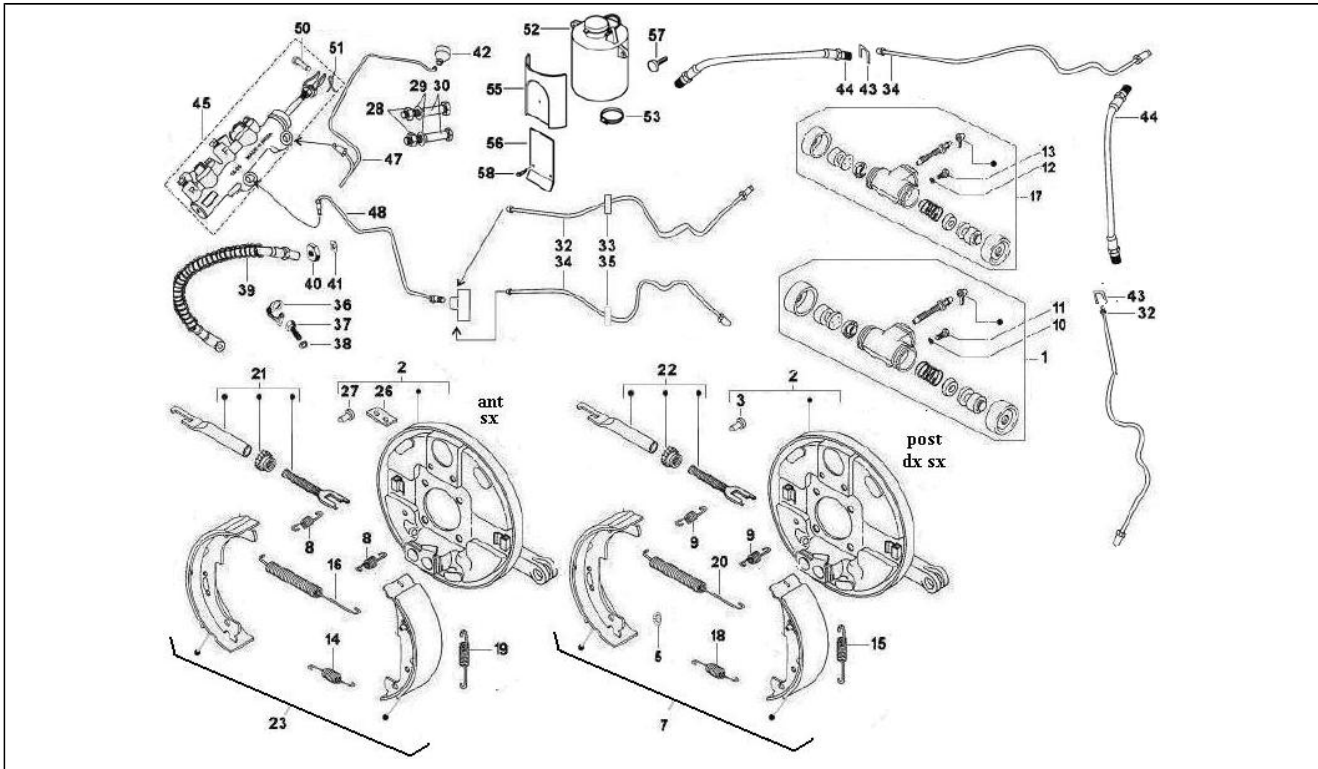

Group	Braking system - Transmissions
Code	05.04
Description	Braking system
Service	1

Pos.	Code	Description	Qty	Variants
29	006970	Washer	2	
30	267068	Vite	2	
32	644813	BRAKE-PUMP TUBE OF LEFT REAR WHEEL(VE)	1	
34	644812	BRAKE -PUMP TUBE OF RIGHT REAR WHEEL(VE)	1	
36	127928	BRAKE PLATE THK=1.0	1	
37	587829	BENJO BOLT	1	
38	127927	Gasket	1	
39	587624	BRAKE HOSE FR, FLEXIBLE PIPE	1	
40	021216	Nut	1	
41	048197	Washer	1	
42	138237	CAP	1	
43	136916	Plate	1	
44	644814	FLEXIBLE PIPING FOR REAR WHEEL BRAKE	2	
45	605122	TMC ASSLY (DIA. 19.5)(KBX P7017102)	1	
47	616793	TUBE FROM BRAKE PUMP TO F	1	
48	605252	HOSE TMC TO OIL TANK	1	
50	616807	PIN	1	
51	012768	Split pin	1	
52	605441	BRAKE OIL TANK	1	
53	632109	HOSE CLAMP - BRAKE PIPE	4	
54	658333	BRACKET , SUUPORT LIQUID BRAKE TANK	1	
55	658519	PUMP PROTECTION	1	
56	660005	PROTECTION	1	
57	605183	BRAKE FLUID TANK FIX.TANK	2	
58	015900	Screw	4