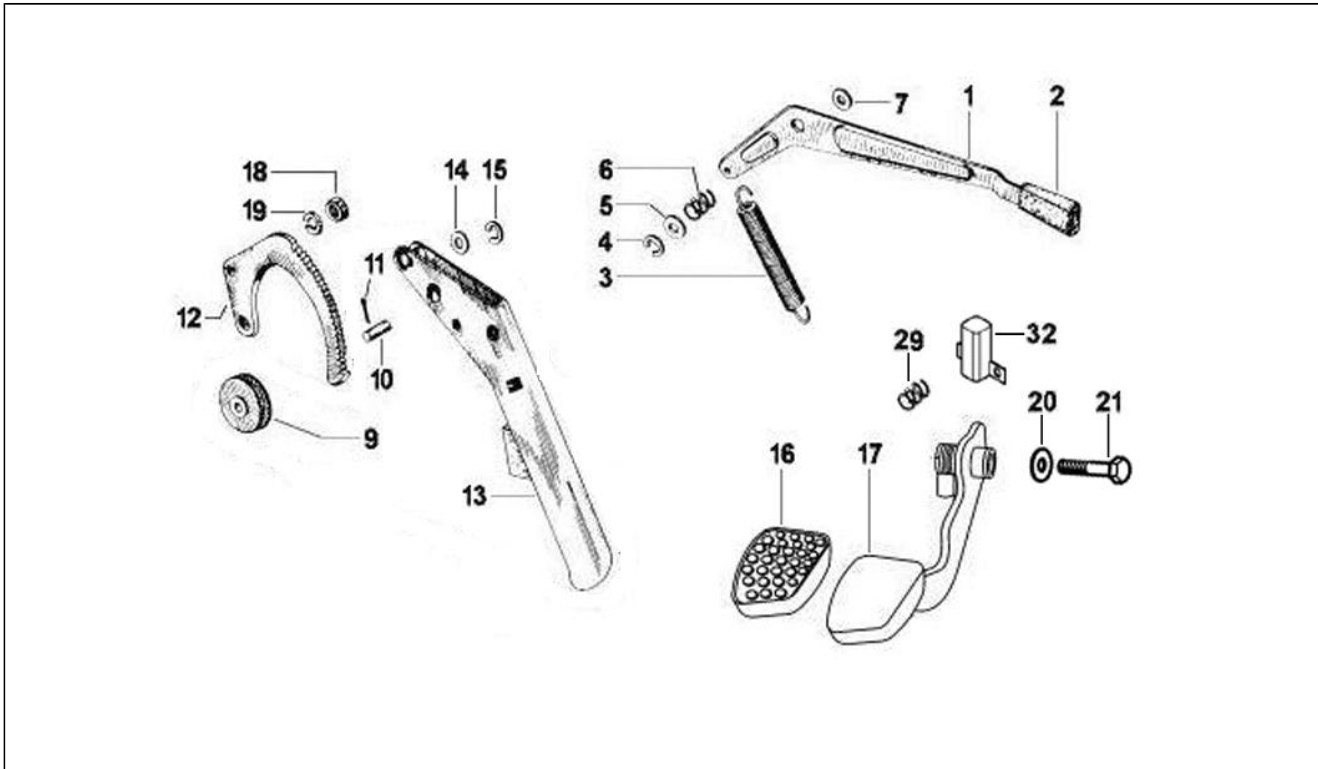

Group	Braking system - Transmissions
Code	05.05
Description	Control pedals - Levers
Service	1

Pos.	Code	Description	Qty	Variants
1	605324	REVERSE GEAR CONTROL LEVER	1	
2	117271	Knob	1	
3	632745	SPRING,TORSIO	1	
4	005969	RING	1	
5	006173	Washer	1	
6	108785	SPRING	1	
7	108788	SPACER	1	
9	567898	PULLEY FOR HAND BRAKE	1	
10	567899	CLEVIS PIN	1	
11	567920	SPLIT PIN	1	
12	567897	RATCHET , HAND BRAKE CONTROL	1	
13	567746	HAND BRAKE CONTROL ASSLY	1	
14	013812	Washer	3	
15	006411	Circlip D11	3	
16	567461	RUBBER PROTECTION FOR PEDAL	1	
17	661888	NOT SPECIFIC	1	
18	020108	Nut M8x6,5	8	
19	016408	Spring washer 13,75x8,15x4,5	10	
20	016408	Spring washer 13,75x8,15x4,5	3	
21	030078	Screw	3	
22	616543	COUNTER - FLANGE	1	
24	616547	RETURN SPRING FOR BRAKE PEDAL	1