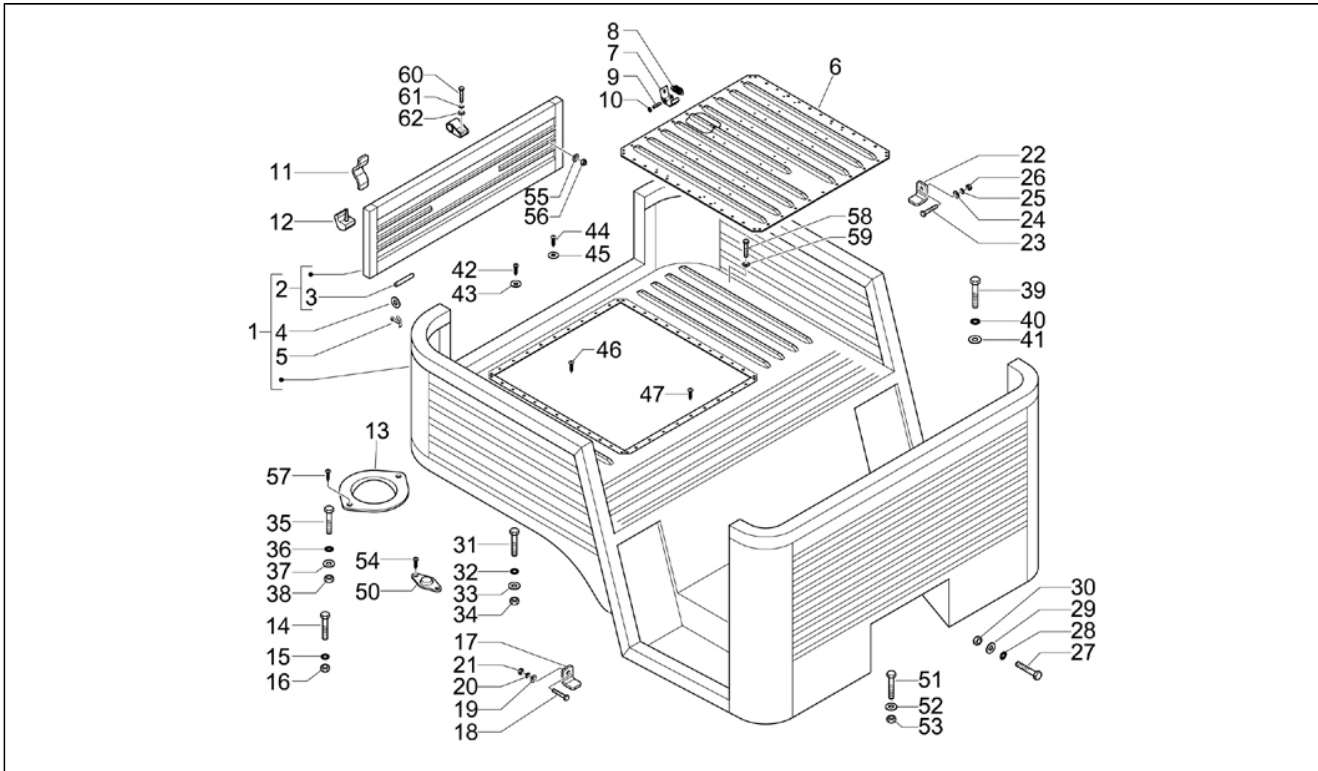

Group	Frame - Plastic parts - Coachwork
Code	02.17
Description	Loading body open - Side boards
Service	1

Pos.	Code	Description	Qty	Variants
1	661811	PASS BODY WHIT TAIL GATE	1	
2	587798	REAR HATCH ASSLY WITH LATCH BOLT(PASS)	1	
3	017702	Spring pin	1	
4	003057	Washer	1	
5	012778	Split pin	1	
6	569016	REAR FLOOR DOOR S/A	1	
7	569952	LEVER (PAWL)	2	
8	569515	SPRING,TORSIO	2	
9	017718	Spring pin	2	
10	569949	WASHER	2	
11	587948	BRACKET FOR HANDLE	2	
12	567732	Protection	2	
13	225814	Cover	2	
14	031058	Screw	4	
15	016405	Spring washer	4	
16	020105	Nut	4	
17	604785	SUPPORT PLATE	2	
18	031119	Screw	2	
19	116831	PLAIN METALLIC WASHER (826000828)	2	
20	016408	Spring washer 13,75x8,15x4,5	2	
21	020108	Nut M8x6,5	2	
22	604785	SUPPORT PLATE	2	
23	031119	Screw	2	
24	003058	Washer	2	
25	016408	Spring washer 13,75x8,15x4,5	2	
26	020108	Nut M8x6,5	2	
27	031058	Screw	4	
28	016405	Spring washer	4