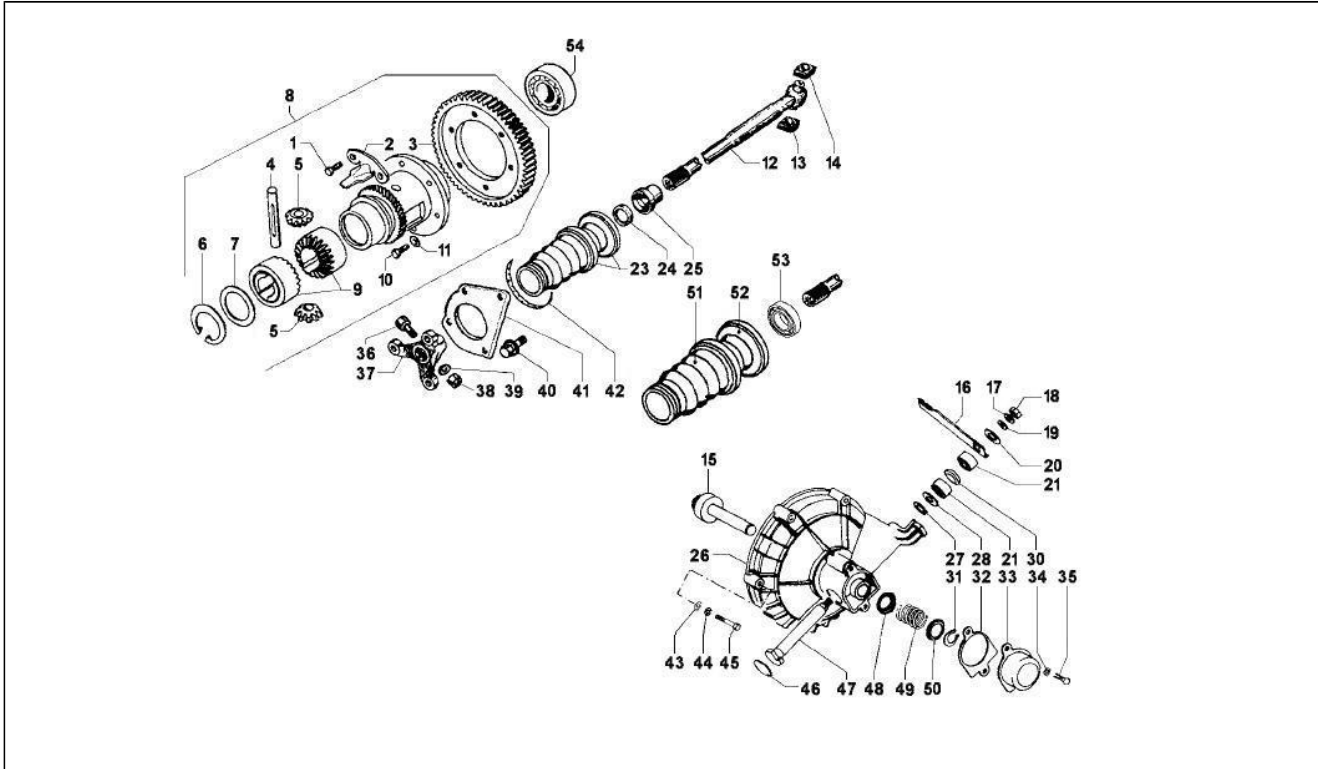

Group	Engine
Code	01.28
Description	Rear transmission
Service	1

Pos.	Code	Description	Qty	Variants
47	2387215	Shaft pin	1	
48	238732	Cup	1	
49	238734	Spring	1	
50	238733	Cup	1	
51	850237	Guard	1	
52	850238	Guard	1	
53	850239	Bearing	1