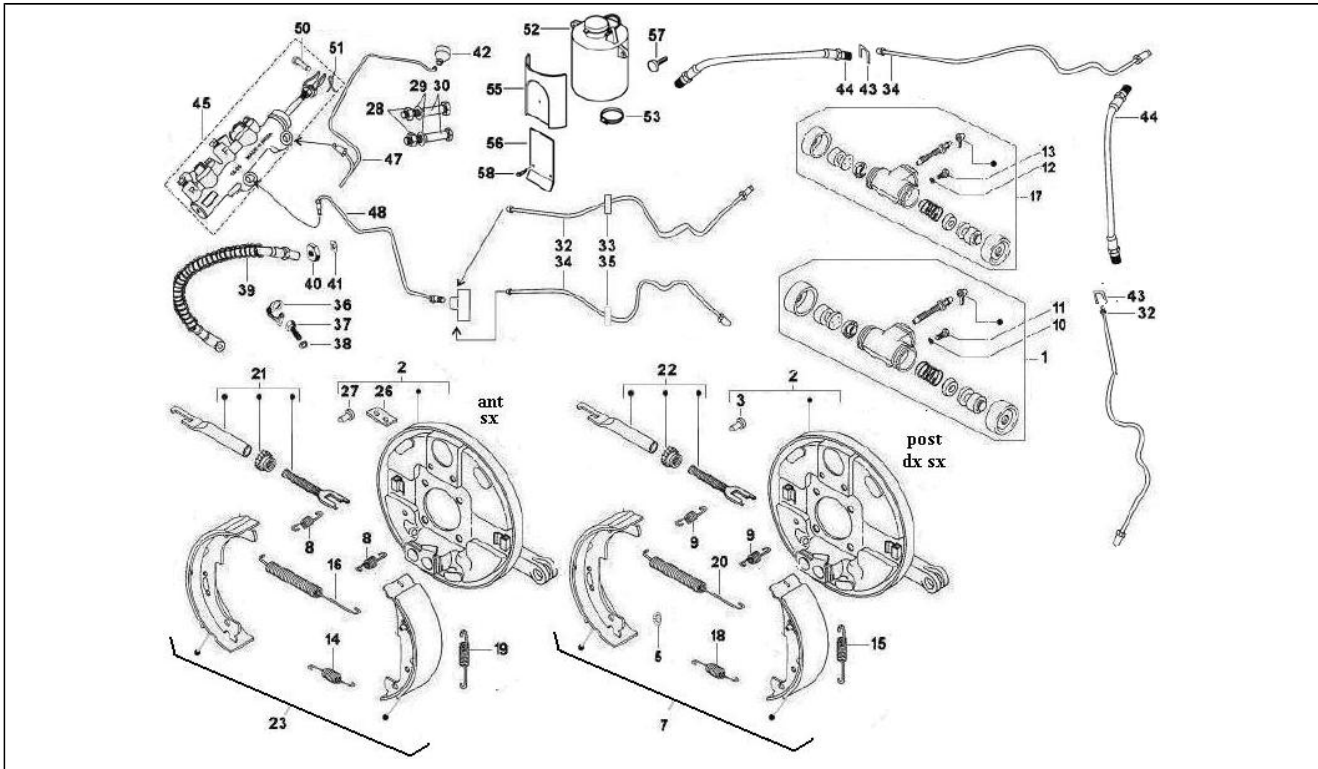

Group	Braking system - Transmissions
Code	05.04
Description	Braking system
Service	1

Pos.	Code	Description	Qty	Variants
1	587616	BRAKE CYLINDER FR ASSLY (DIA. 22.225)	1	
2	602120	LEFT BRAKE JAW HOLDING CABLE PLATE	1	
2	602123	RIGHT BRAKE JAW HOLDING HOLDING CABLE PL	1	
2	616541	BRACKET WHEEL CARRIER WITH PI	1	
3	105498	Slide piece	1	
5	006968	Washer	1	
6	006968	Washer	1	
7	652367	LH JAW PAIR	1	
7	652370	RH JAW PAIR	1	
8	602497	JAWS STOP SPRING	1	
9	602497	JAWS STOP SPRING	1	
10	012536	Washer	2	
11	063440	Screw	2	
12	012536	Washer	1	
13	063440	Screw	1	
14	116088	SPRING SUPPORTING JAWS	1	
15	178808	Spring	1	
16	245038	Spring	1	
17	632148	WHEEL CYLINDER ASSLY (DIA.25.4)	1	
18	116088	SPRING SUPPORTING JAWS	1	
19	178808	Spring	1	
20	245038	Spring	1	
21	179058	Group for recovering	1	
22	179059	Group for recovering	1	
23	652369	FRONT JAW PAIR	1	
26	075765	Block	1	
27	105498	Slide piece	1	
28	020110	Nut	2