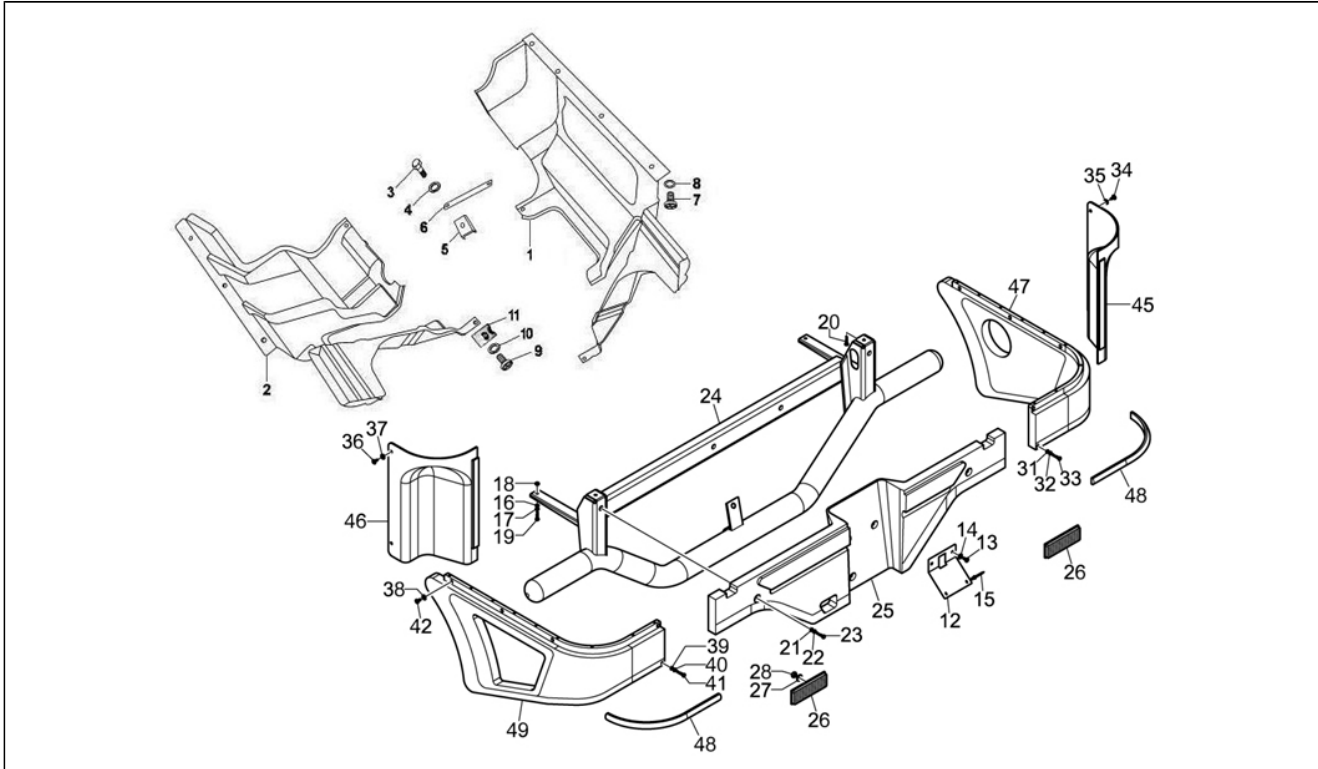

Group	Frame - Plastic parts - Coachwork
Code	02.37
Description	Rear cover - Splash guard
Service	1

Pos.	Code	Description	Qty	Variants
1	569486	PROTECTION	1	
2	602069	PROTECTION	1	
3	015585	Self-tapping screw	2	
3	018623	Self-tapping screw	2	
4	016405	Spring washer	2	
5	184142	Spring plate	2	
6	569489	TUBE	1	
7	015911	Screw	8	
8	006078	Plain washer	8	
9	267115	Self tapping screw M4x16	3	
10	241656	WASHER	3	
11	248419	Spring plate	2	
12	658926	BRACKET SUPPORT LICENCE PLATE	1	
13	008432	Screw d3,5x9,5	2	
14	013763	Washer 4,2x12x1	2	
15	658925	RIVET	6	
16	003058	Washer	6	
17	016408	Spring washer 13,75x8,15x4,5	4	
18	020108	Nut M8x6,5	2	
19	030074	Screw	2	
20	031116	Hex socket screw	2	
21	003056	Washer 6,4x12x1	5	
22	016406	Spring washer 6,4x11,8x1	5	
23	031086	Screw m6x12	5	
24	605253	REAR BUMPER SUB ASSEMBLY	1	
25	605424	RR BUMPER CENTRAL PANEL	1	
26	587964	REAR REFLEX REFLECTOR	2	
27	016405	Spring washer	1