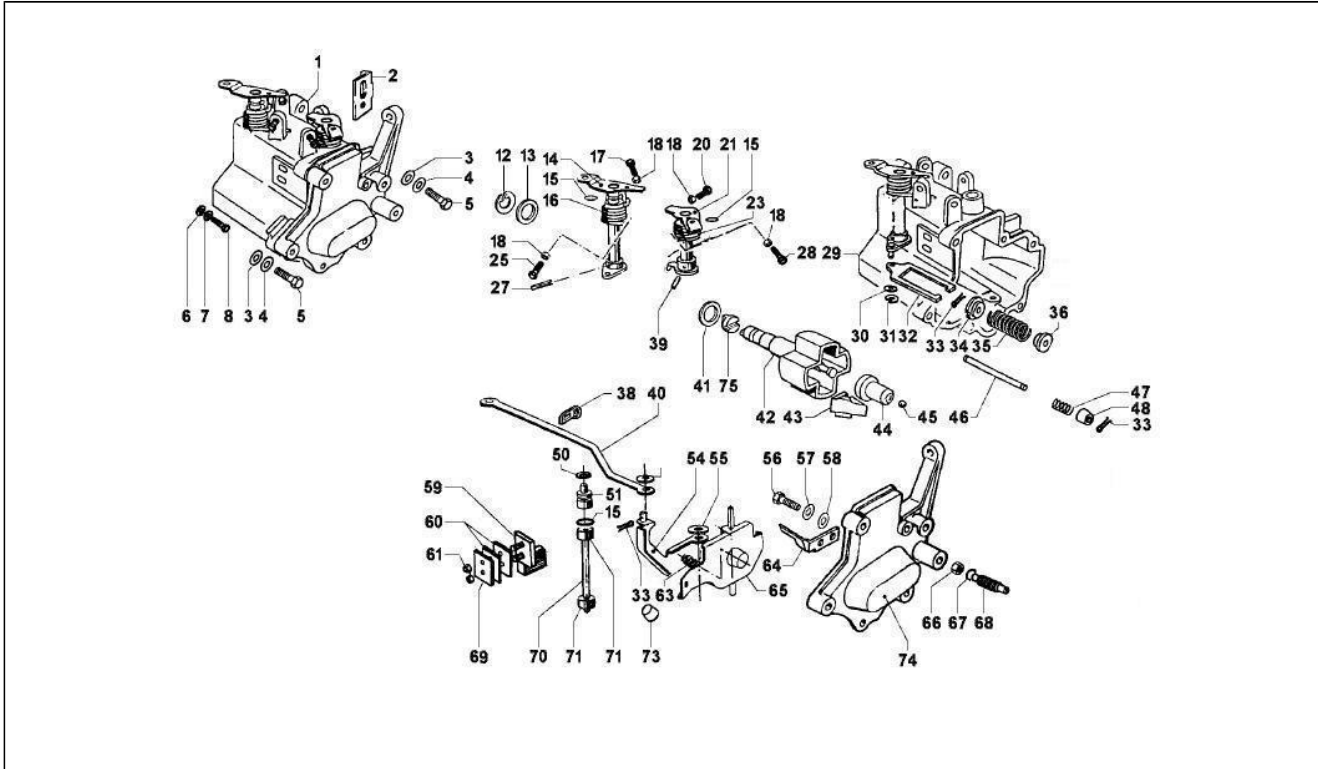

Group	Engine
Code	01.41
Description	Feed regulator
Service	1

Pos.	Code	Description	Qty	Variants
1	850567	REVOLUTION REGULETOR CONTROL	1	
2	493830	Plate	1	
5	850568	SCREW	6	
8	323990	Screw	1	
13	CM106101	Washer	1	
13	CM106102	Washer	1	
13	CM106103	Washer	1	
14	2235364	Lever group	1	
15	224035	O-ring	3	
16	493831	Spring	1	
20	850569	SCREW	1	
21	2235394	Lever kit	1	
23	830652	Spring	1	
29	493832	Crank-case	1	
32	236207	Spring chassis	1	
33	246104	Washer	3	
34	223528	Disc	1	
35	493833	Spring	1	
36	223529	Disc	1	
37	269783	Screw	1	
38	826631	Block	1	
40	826581	Rod	1	
41	830120	Washer	1	
42	493834	Housing	1	
43	168146	Weight	1	
44	236318	Slider	1	
45	236322	Ball	1	
46	245797	Shaft pin	1