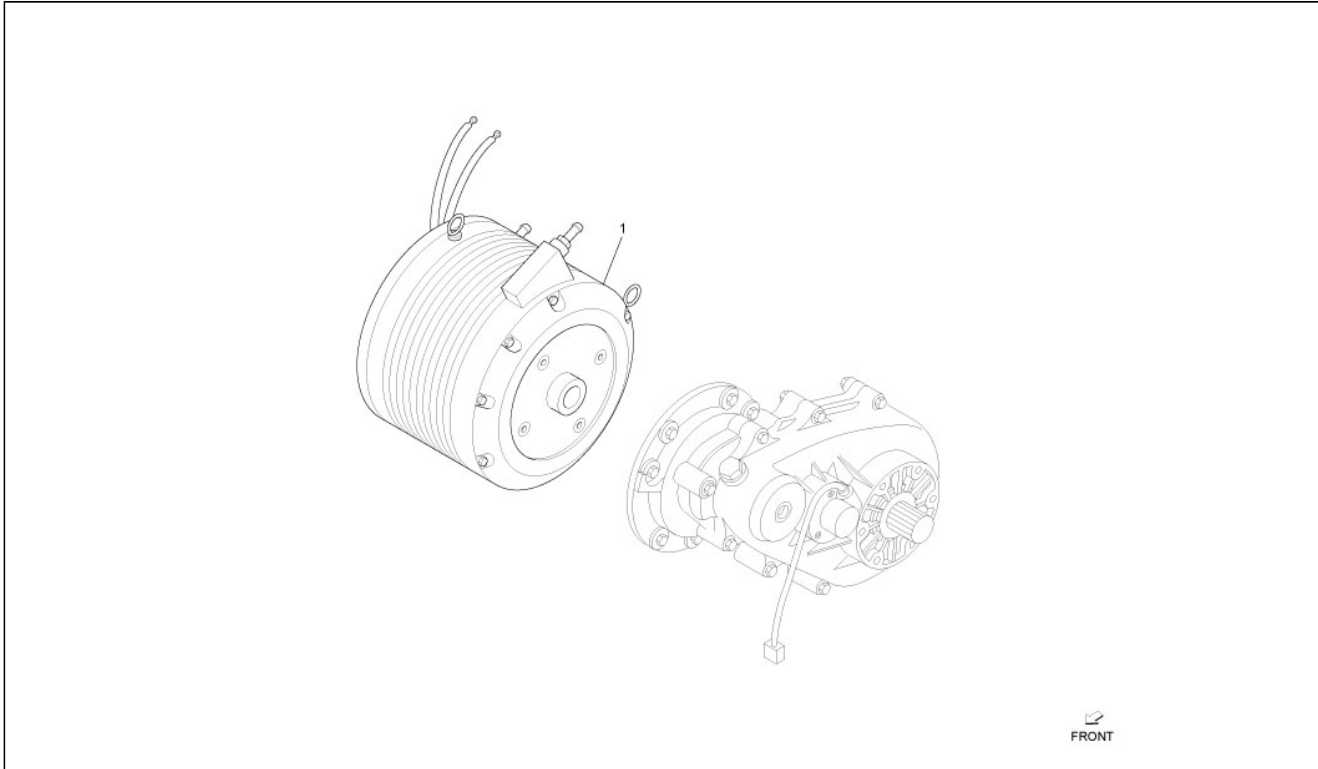

Group	Engine
Code	01.03
Description	Engine, assembly (VME)
Service	1

Pos.	Code	Description	Qty	Variants
1	B004635	9 KW ENGINE	1