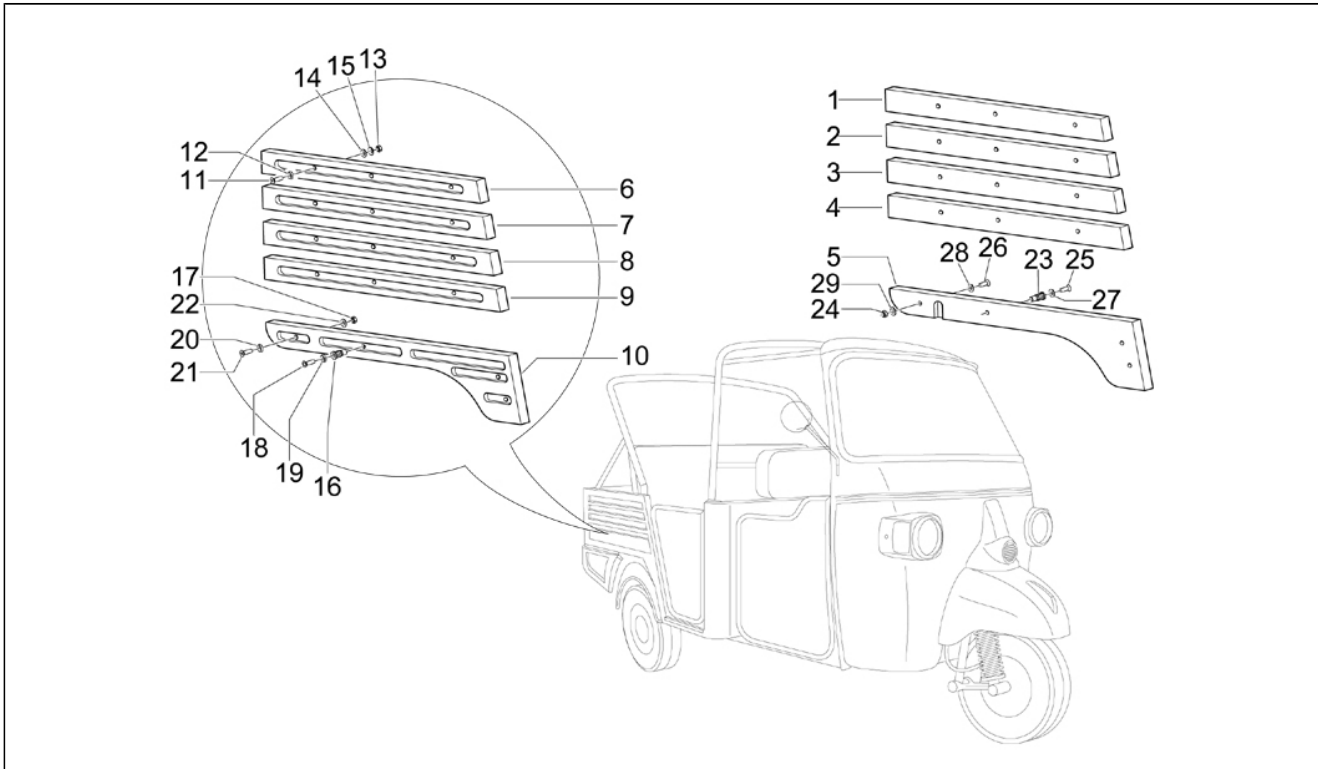

Group	Frame - Plastic parts - Coachwork
Code	02.32
Description	Side cover - Spoiler
Service	1

Pos.	Code	Description	Qty	Variants
1	658723	UPPER BEADDING BODY N°1 LEFT SIDE PART	1	
2	658725	UPPER BEADDING-BODY N°2 SIDE PART	1	
3	658724	UPPER DEADDING BODY N°3 LEFT SIDE PART	1	
4	658726	UPPER BEADDING BODY N°4 LEFT SIDE PART	1	
5	658729	LH UPPER BEADDING BODY LAT.	1	
6	658739	UPPER DEADDING - BODY N°1 RIGHT SIDE PAR	1	
7	658740	UPPER BEADDING BODY N°2 RIGHT SIDE PART	1	
8	658741	UPPER DEADDING BODY N°3 RIGHT SIDE PART	1	
9	658742	UPPER DEADDING BODY N°4 RIGHT SIDE PART	1	
10	658727	RH UPPER BEADDING BODY LAT.	1	
11	658777	SCREW M4, COUNTRSUNK HEAD CAP	3	
12	658780	WASHER	3	
13	658782	NUT, DIN 986 M4	3	
14	658783	PLAIN WASHER FOR M4 SCREW	3	
15	658931	PLAIN WASHER	3	
16	615784	INSERTO	1	
17	620356	Nut	2	
18	658776	SCREW	1	
19	658779	WASHER, COUNTERSUNK	1	
20	658780	WASHER	3	
21	658777	SCREW M4, COUNTRSUNK HEAD CAP	3	
22	658783	PLAIN WASHER FOR M4 SCREW	2	
23	615784	INSERTO	1	
24	620356	Nut	2	
25	658776	SCREW	1	
26	658777	SCREW M4, COUNTRSUNK HEAD CAP	3	
27	658779	WASHER, COUNTERSUNK	1	
28	658780	WASHER	3