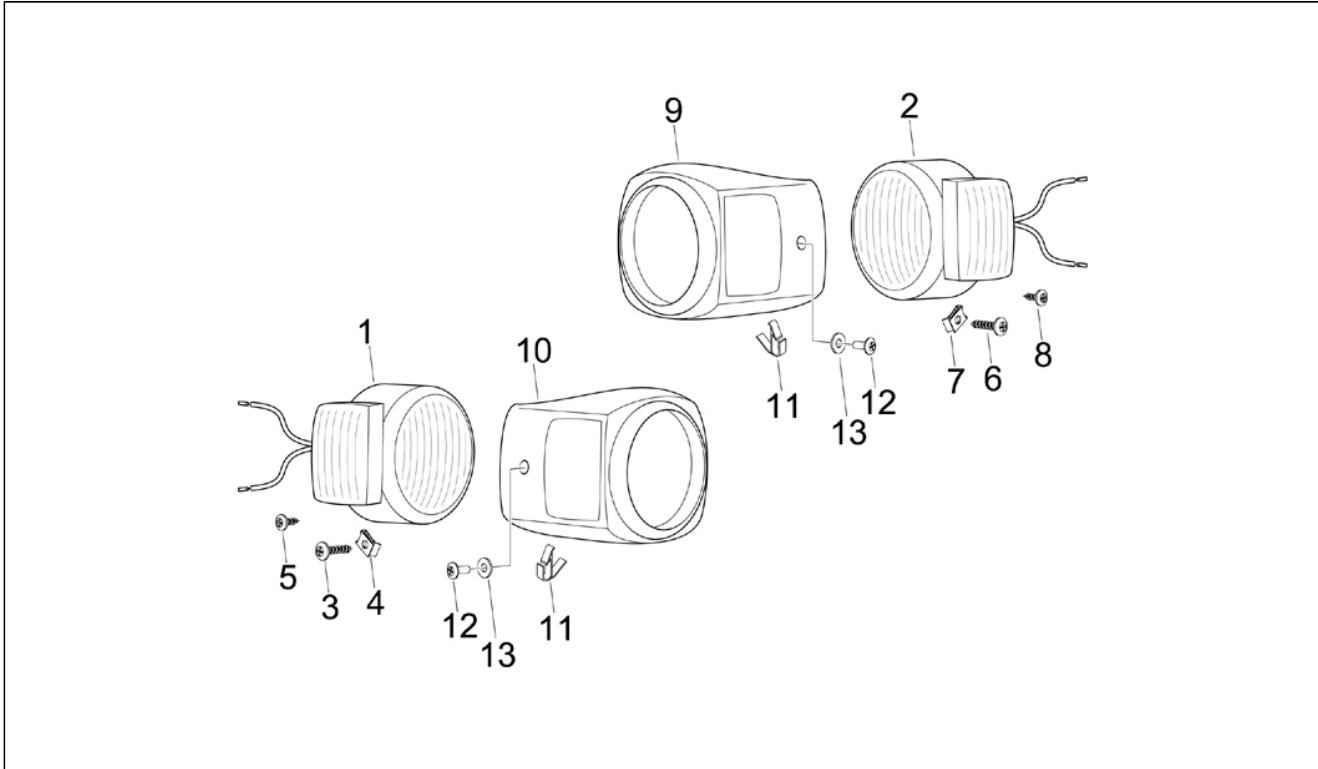

Group	Electrical system
Code	06.03
Description	Front headlamps - Turn signal lamps
Service	1

Pos.	Code	Description	Qty	Variants
1	661970	RH HEADLAMP	1	
2	661969	LH HEADLAMP	1	
3	008455	Screw	1	
4	008080	Plate	1	
5	015900	Screw	3	
6	008455	Screw	1	
7	008080	Plate	1	
8	015900	Screw	3	
9	658500	COVER HEADLAMP LH	1	
10	658501	FRONT LOUVER	1	
11	658810	SPRING	4	
12	658918	CROSS RECESSED PAN HED TAPPING SCREW	2	
13	658919	PLAIN WASHER	2