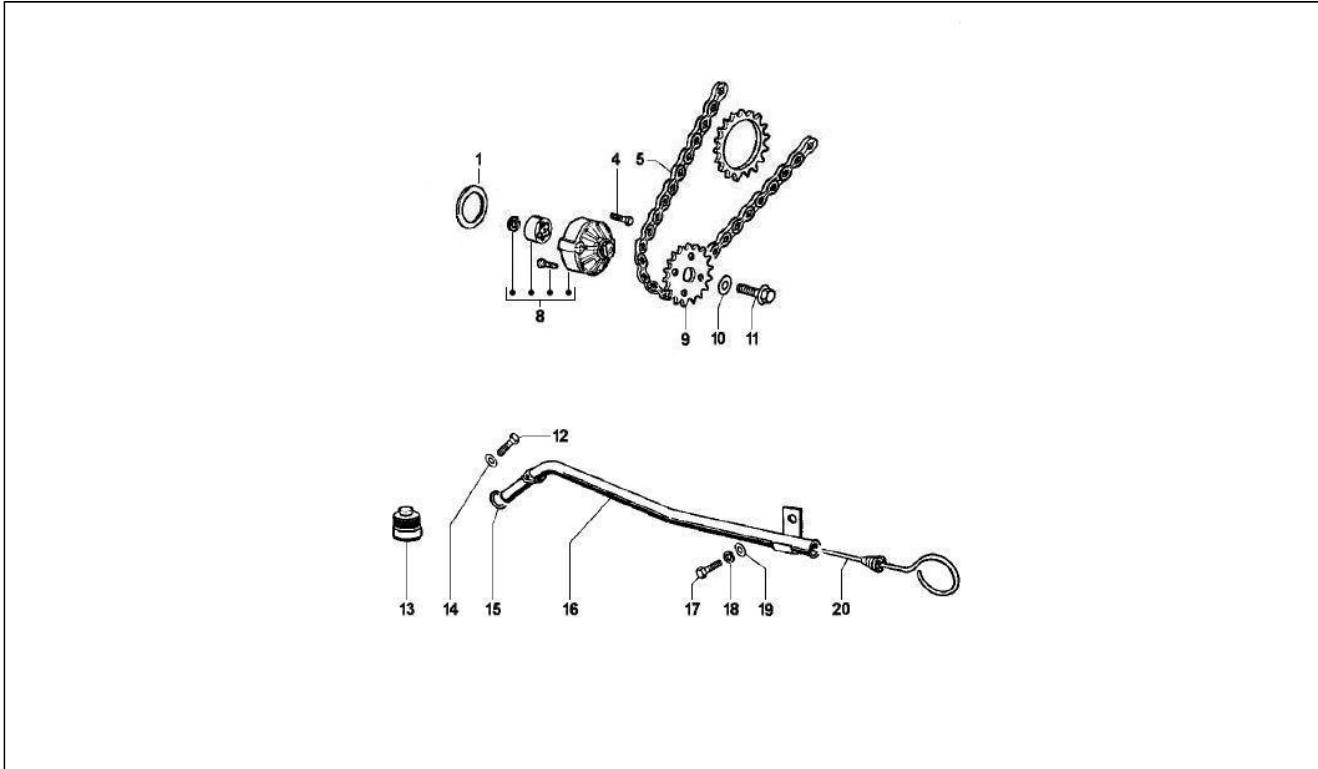

<b>Group</b>	Engine
<b>Code</b>	01.18
<b>Description</b>	Oil pump
<b>Service</b>	1

Pos.	Code	Description	Qty	Variants
1	850561	O-RING	1	
4	829593	Screw w/ flange	1	
5	829795	Chain	1	
8	850562	SCREW	1	
9	830814	Chain ring	1	
10	436695	Belleville spring	1	
11	833722	Screw w/ flange	1	
13	833139	Plug	1	
15	850564	O-RING	1	
16	850565	PIPE	1	
20	830639	Oil dipstick	1	