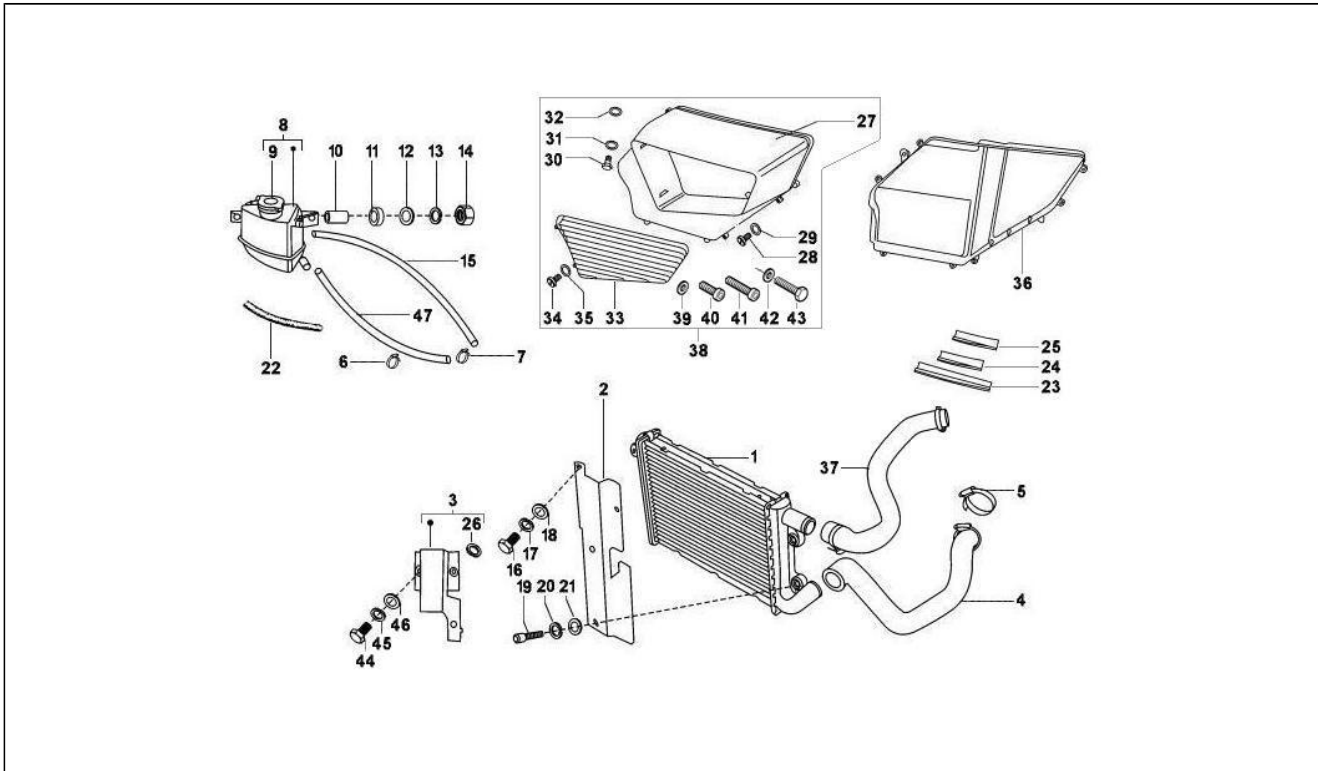

Group	Frame - Plastic parts - Coachwork
Code	02.55
Description	Cooling system
Service	1

Pos.	Code	Description	Qty	Variants
32	016406	Spring washer 6,4x11,8x1	1	
33	645132	Radiator grille	1	
34	632608	SELF TAPPING SCREW	3	
35	003054	Washer 4,3x8x0,5	3	
36	616956	Conveyor	1	
37	616823	CONNECT.TUBE EXP.TANK ENG	1	
38	643745	Conveyor	1	
39	003056	Washer 6,4x12x1	3	
40	709674	Hex socket screw M6x20	1	
41	122637	Low head socket screw M6x30	1	
42	016406	Spring washer 6,4x11,8x1	1	
43	644825	SCREW	1	
47	616959	WATER DELIVERY PIPE	1