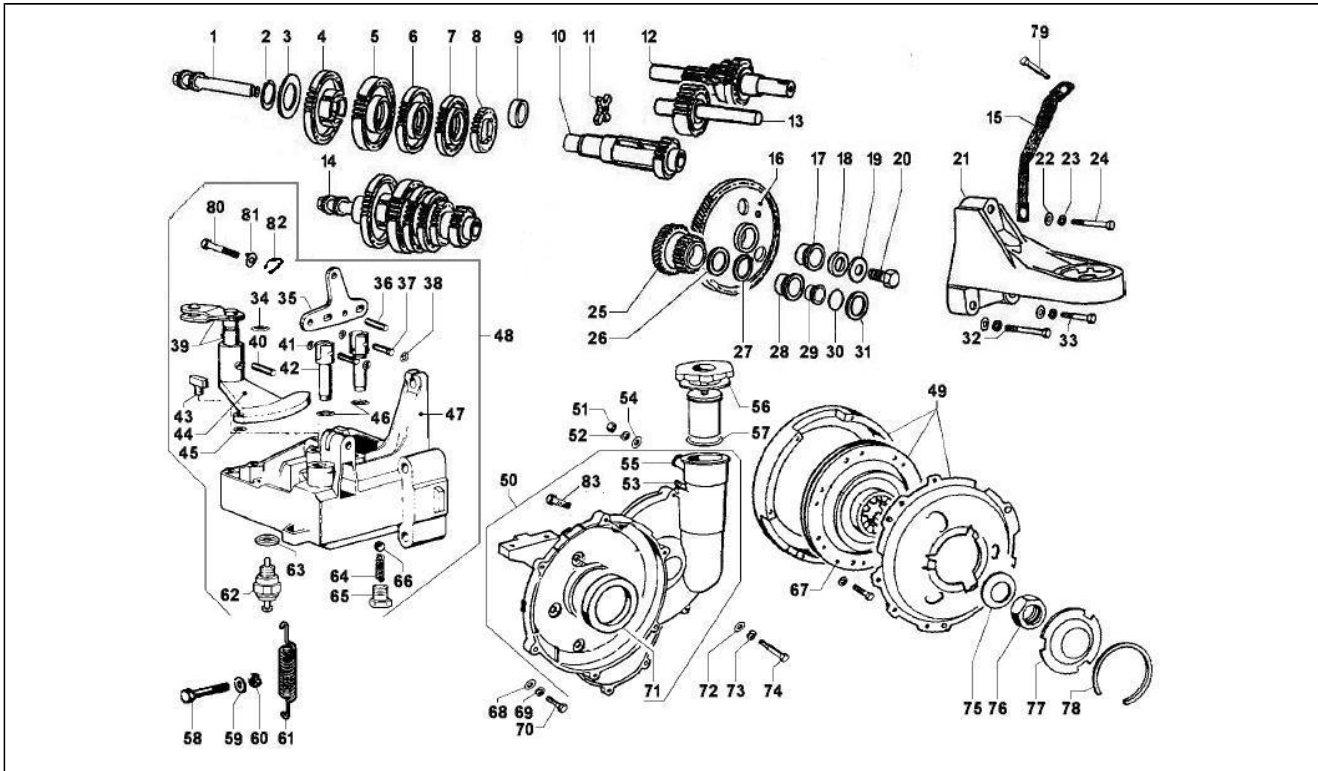

Group	Engine
Code	01.31
Description	Gear-box components
Service	1

Pos.	Code	Description	Qty	Variants
1	829577	Rod	1	
2	829578	Snap ring	1	
3	CM112901	Washer	1	
3	CM112902	Washer	1	
3	CM112903	Washer	1	
3	CM112904	Washer	1	
3	CM112905	Washer	1	
3	CM112906	Washer	1	
3	CM112907	Washer	1	
3	CM112908	Washer	1	
4	829576	Reverse gear	1	
5	2246465	First speed gear	1	
6	2243775	Gear	1	
7	224613	Third speed gear	1	
8	223081	Fourth speed gear	1	
9	829583	Spacer	1	
10	829584	Shaft engine	1	
11	2394906	Gear selector	1	
12	829574	Multiple gear teeth	1	
13	829569	Reverse gear shaft	1	
14	829585	Drive shaft	1	
15	292178	Eart braid	1	
16	829571	Gear	1	
17	235703	Cone	1	
18	031119	Screw	1	
18	246014	Washer	1	
20	002383	Washer	1	
21	826642	Bracket	1