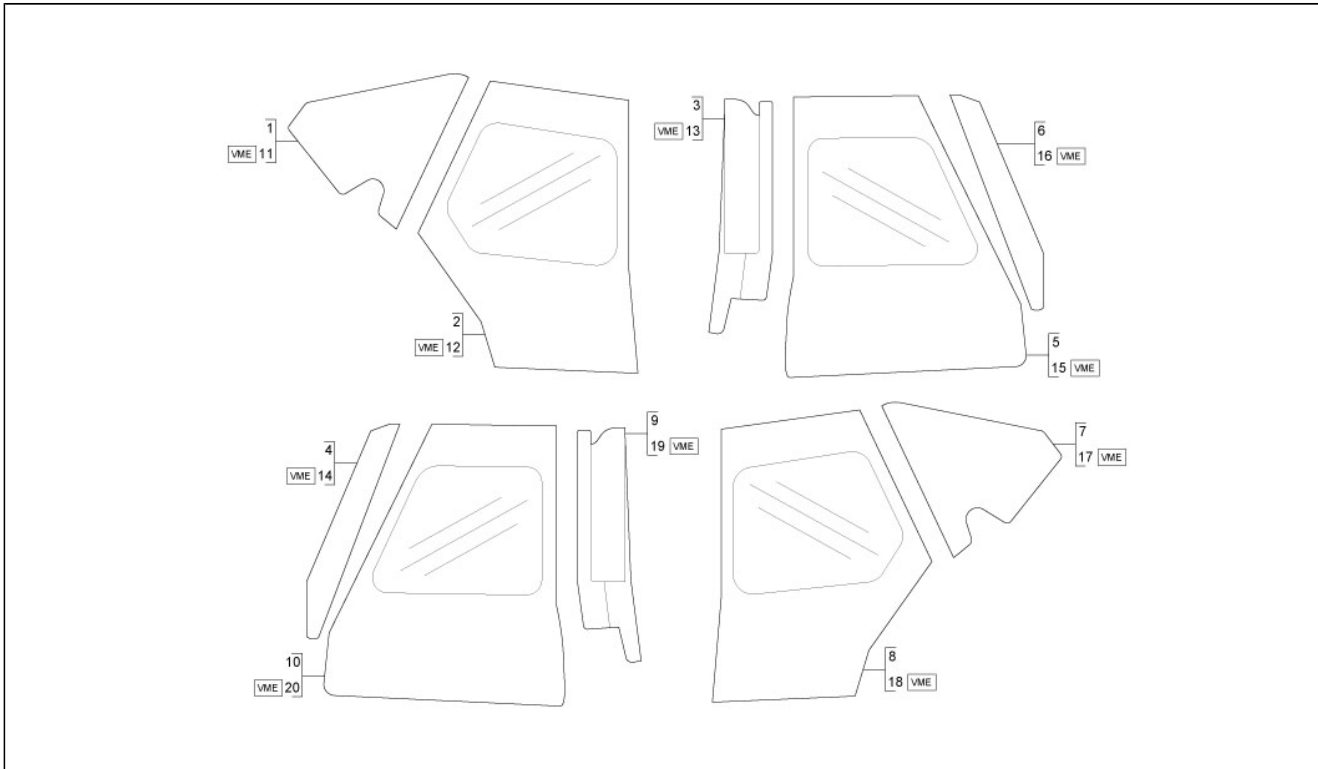

Group	Frame - Plastic parts - Coachwork
Code	02.12
Description	Cab components
Service	1

Pos.	Code	Description	Qty	Variants
1	B004512	RAIN COVER, DOOR RR RH - FRAME	1	
2	B004484	RAIN COVER, DOOR RR RH	1	
3	B004511	RAIN COVER, DOOR CONNECTION RH	1	
4	B004509	RAIN COVER, UPRIGHT-DOOR FR LH	1	
5	B004482	TAXI COVER	1	
6	B004508	RAIN CIVER, UPRIGHT DOOR FR RH	1	
7	B004513	RAIN COVER, DOOR RR LH - FRAME	1	
8	B004485	RAIN COVER, DOOR RR LH	1	
9	B004510	RAIN COVER, DOOR CONNECTION LH	1	
10	B004483	RAIN COVER, UPRIGHT DOOR FR LH	1	
11	B004848	RAIN COVER, DOOR RR RH FRAME	1	
12	B004842	RAIN COVER, DOOR RR RH	1	
13	B004847	RAIN COVER, DOOR CONNECTION RH	1	
14	B004845	RAIN COVER, UPRIGHT-DOOR FR LH	1	
15	B004840	RAIN COVER, DOOR FR RH	1	
16	B004844	RAIN COVER, UPRIGHT-DOOR FR RH	1	
17	B004849	RAIN COVER, DOOR RR LH FRAME	1	
18	B004843	RAIN COVER, DOOR RR LH	1	
19	B004846	RAIN COVER, DOOR CONECTION LH	1	
20	B004841	RAIN COVER, DOOR FR LH	1