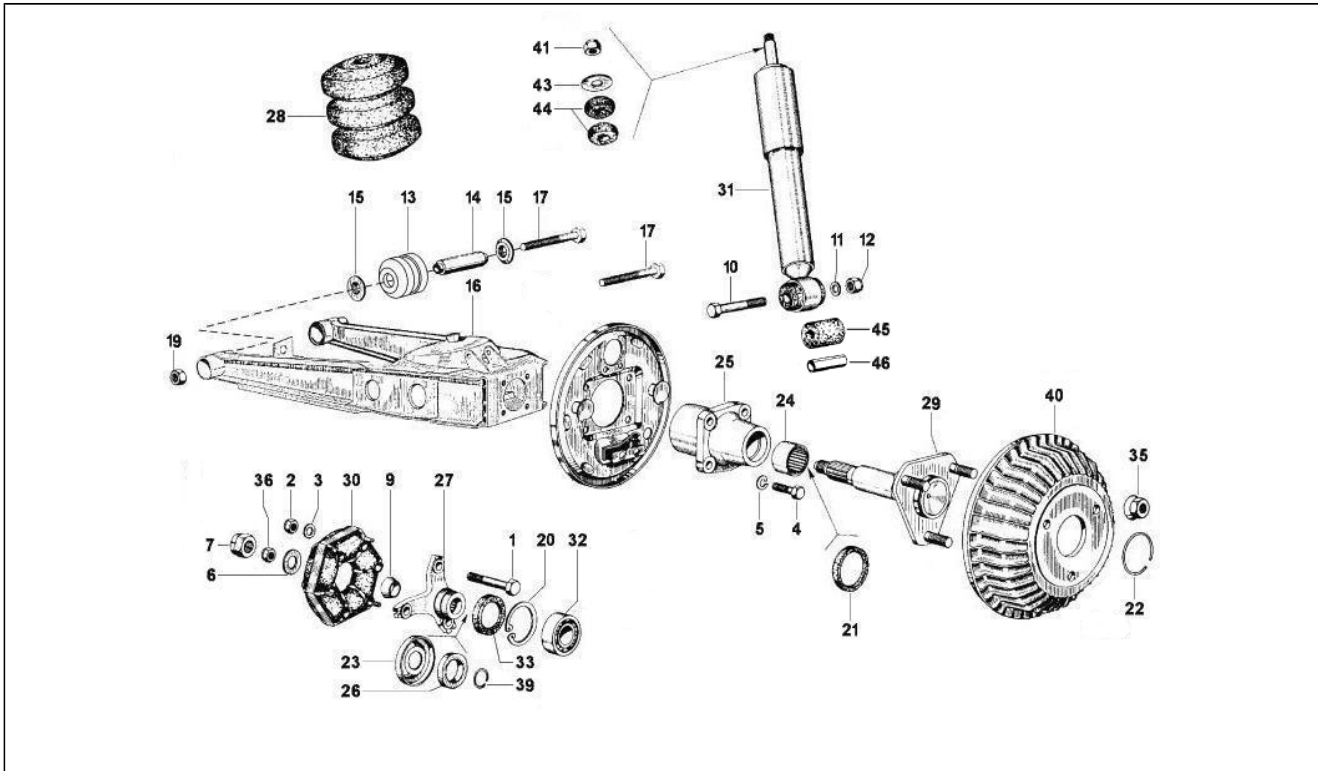

Group	Suspensions - Wheels
Code	04.10
Description	Rear suspension - Shock absorber/s
Service	1

Pos.	Code	Description	Qty	Variants
31	1364514	Rear shock absorber	1	
32	243303	Bearing	1	
33	196302	Ring	1	
35	652033	Wheel nut	1	
36	136426	Nut	1	
39	137026	Snap ring	1	
41	021110	Nut	1	
43	006066	Washer	1	
44	074414	Drift	1	
45	157103	Drift	1	
46	107827	Spacer	1