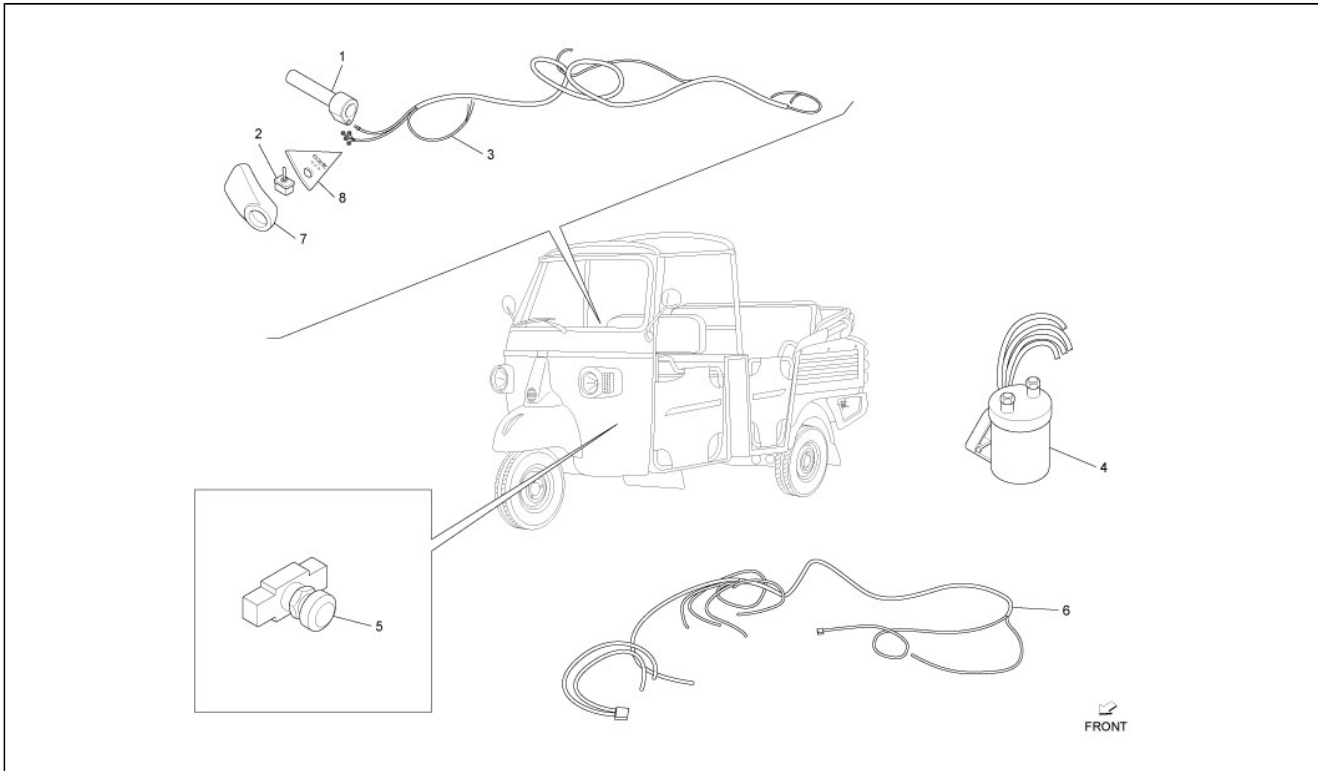

Group	Electrical system
Code	06.02
Description	Selectors - Switches - Buttons (VME)
Service	1

Pos.	Code	Description	Qty	Variants
1	B004641	ACCELERATOR GRIP	1	
2	837152	DNR SWITCH	1	
3	837151	SIGNAL WIRING	1	
4	B004640	TELERUPTOR	1	
5	B004642	EMERGENCY SWITCH	1	
6	837150	POWER CABLE	1	
7	837153	COVER	1	
8	837156	"APE CAPRICCIO" STICKER	1