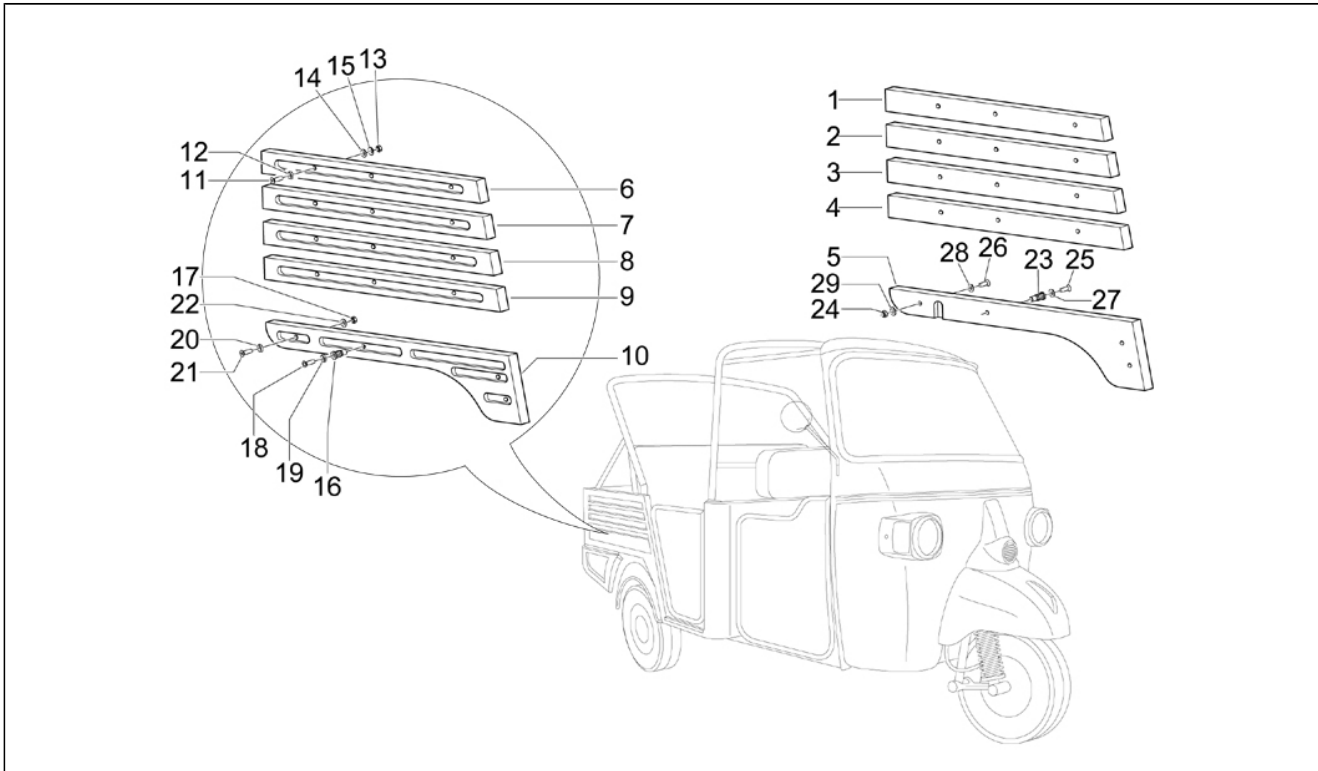

Group	Frame - Plastic parts - Coachwork
Code	02.32
Description	Side cover - Spoiler
Service	1

Pos.	Code	Description	Qty	Variants
29	658783	PLAIN WASHER FOR M4 SCREW	2	
30	658777	SCREW M4, COUNTRSUNK HEAD CAP	3	
31	658780	WASHER	3	
32	658782	NUT, DIN 986 M4	3	
33	658783	PLAIN WASHER FOR M4 SCREW	3	
34	658931	PLAIN WASHER	3