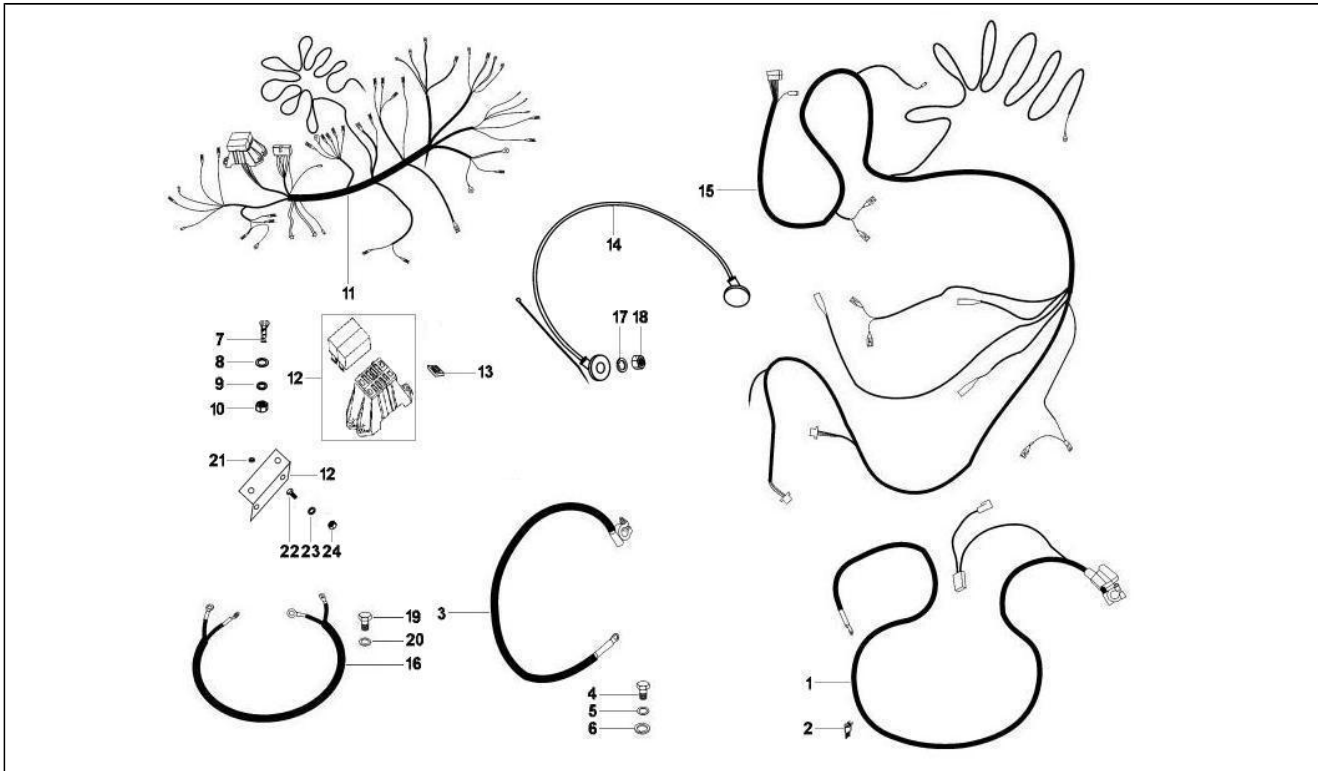

Group	Electrical system
Code	06.08
Description	Main cable harness
Service	1

Pos.	Code	Description	Qty	Variants
1	661786	BATTERY CABLE POSITIVE	1	
3	567566	BATTERY NEGATIVE CABLE	1	
4	031088	Vite M6x16	1	
5	016406	Spring washer 6,4x11,8x1	1	
6	003056	Washer 6,4x12x1	1	
7	031058	Screw	4	
8	003055	Plain washer 5,4x10x0,8	4	
9	006965	Washer 5.3x10x10	4	
10	020105	Nut	4	
11	652080	Starter Cable Group	1	
12	567733	PLATE	1	
13	568103	MTG. BKT ONE WAY FUSE HOLDER	1	
14	616841	Spark.plug CABLE	1	
15	652437	PIG TAIL FOR STARTER MOTOR	1	
16	661727	CABLE GROUP OF FRAME	1	
21	568146	AXLE SPACER ASSEMBLY	1	
22	031058	Screw	2	
23	006965	Washer 5.3x10x10	2	
24	020105	Nut	2	
25	661788	CABLE GROUP INSTRUMENT PANEL	1