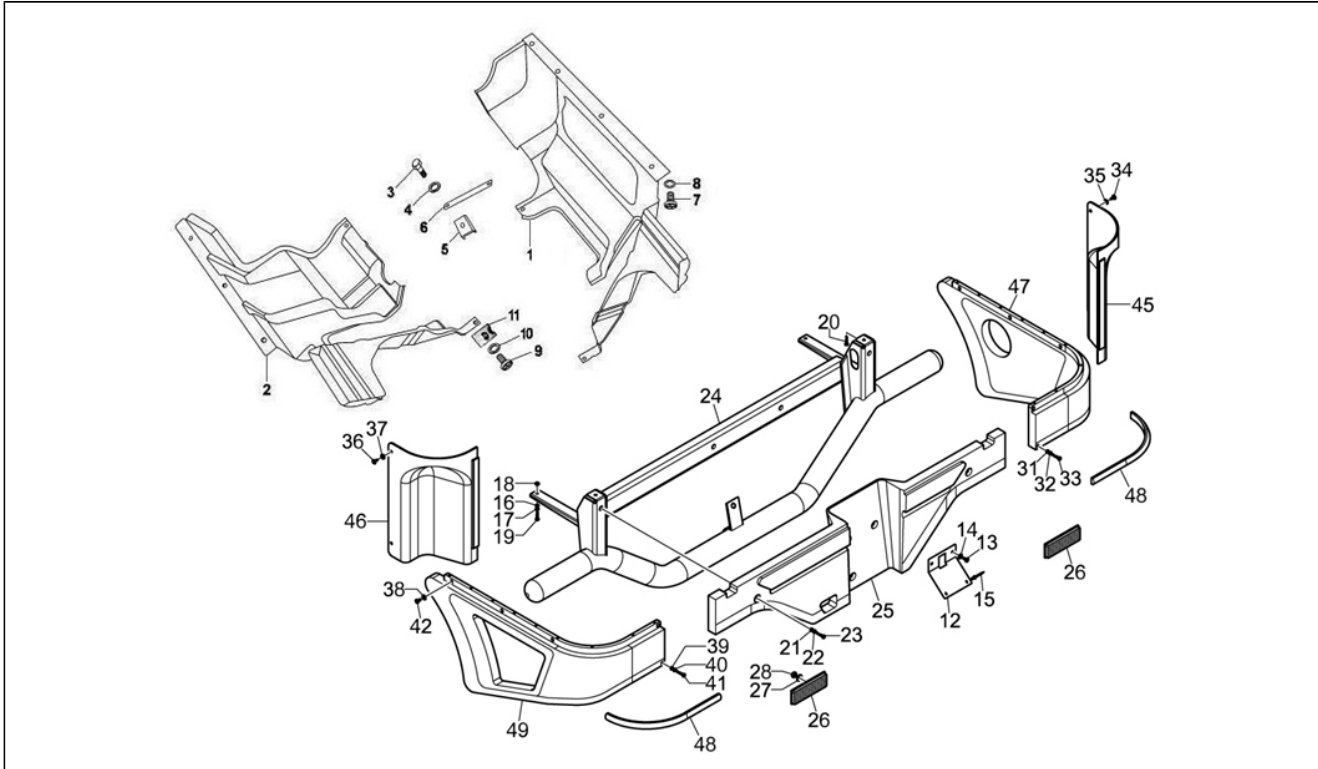

Group	Frame - Plastic parts - Coachwork
Code	02.37
Description	Rear cover - Splash guard
Service	1

Pos.	Code	Description	Qty	Variants
28	020105	Nut	1	
29	013836	Washer	1	
30	296141	Self tapping screw	2	
31	003056	Washer 6,4x12x1	1	
32	016406	Spring washer 6,4x11,8x1	1	
33	031086	Screw m6x12	1	
34	015911	Screw	1	
35	016603	Washer	1	
36	015911	Screw	1	
37	016603	Washer	1	
38	003054	Washer 4,3x8x0,5	1	
39	003056	Washer 6,4x12x1	1	
40	016406	Spring washer 6,4x11,8x1	1	
41	031086	Screw m6x12	1	
42	632608	SELF TAPPING SCREW	1	
43	605244	LICENSE PLATE LH	1	
44	605245	LICENSE PLATE RH	1	
45	605448	CLOSURE LAMP RR RH	1	
46	605449	CLOSURE LAMP RR LH	1	
47	661787	RH PROTECTION	1	
48	658927	COUPLING COVER	2	
49	661942	LH PROTECTION	1