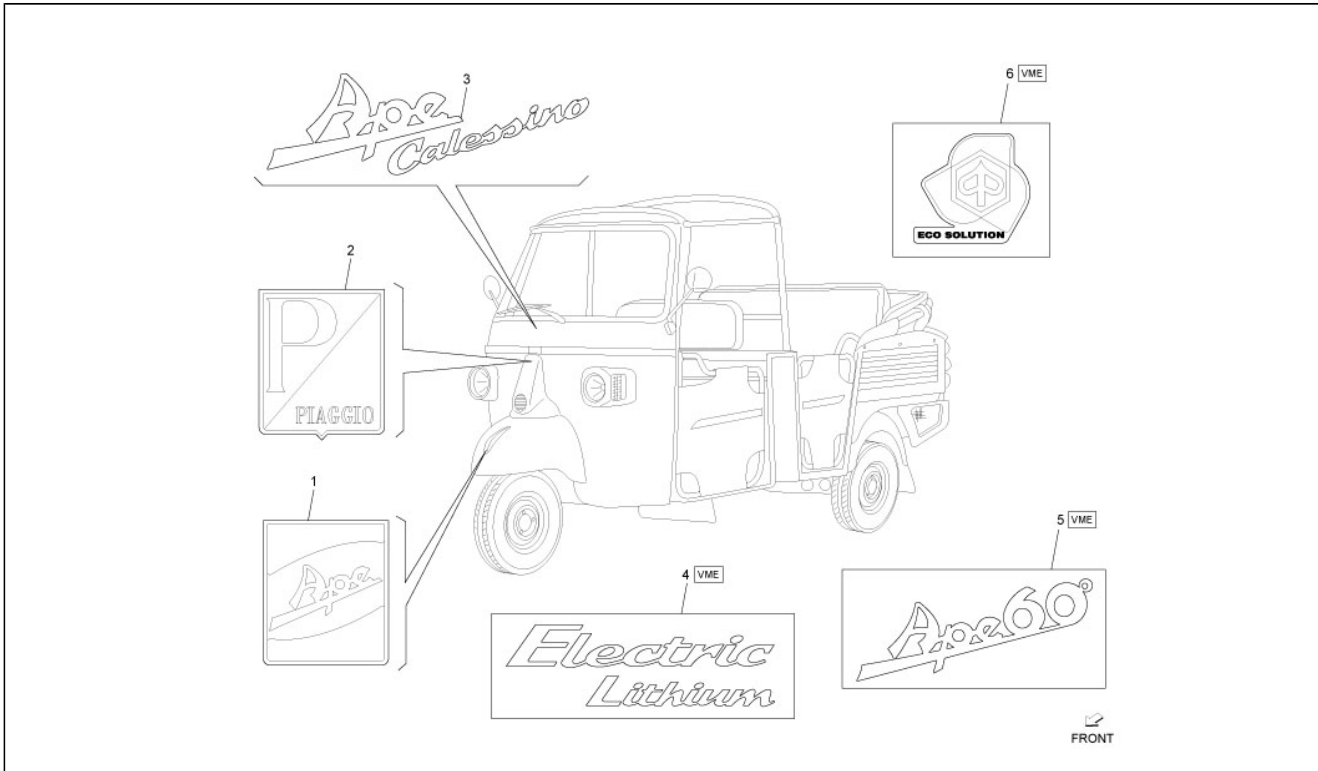

<b>Group</b>	Frame - Plastic parts - Coachwork
<b>Code</b>	02.38
<b>Description</b>	Plates - Emblems
<b>Service</b>	1

Pos.	Code	Description	Qty	Variants
1	658498	APE STICKER	1	
2	576464	Shield "Piaggio"	1	
3	658517	"APE CAPRICCIO" STICKER	2	
4	B005143	NAME PLATE	1	
5	B005144	NAME PLATE	1	
6	B005145	NAME PLATE	1	