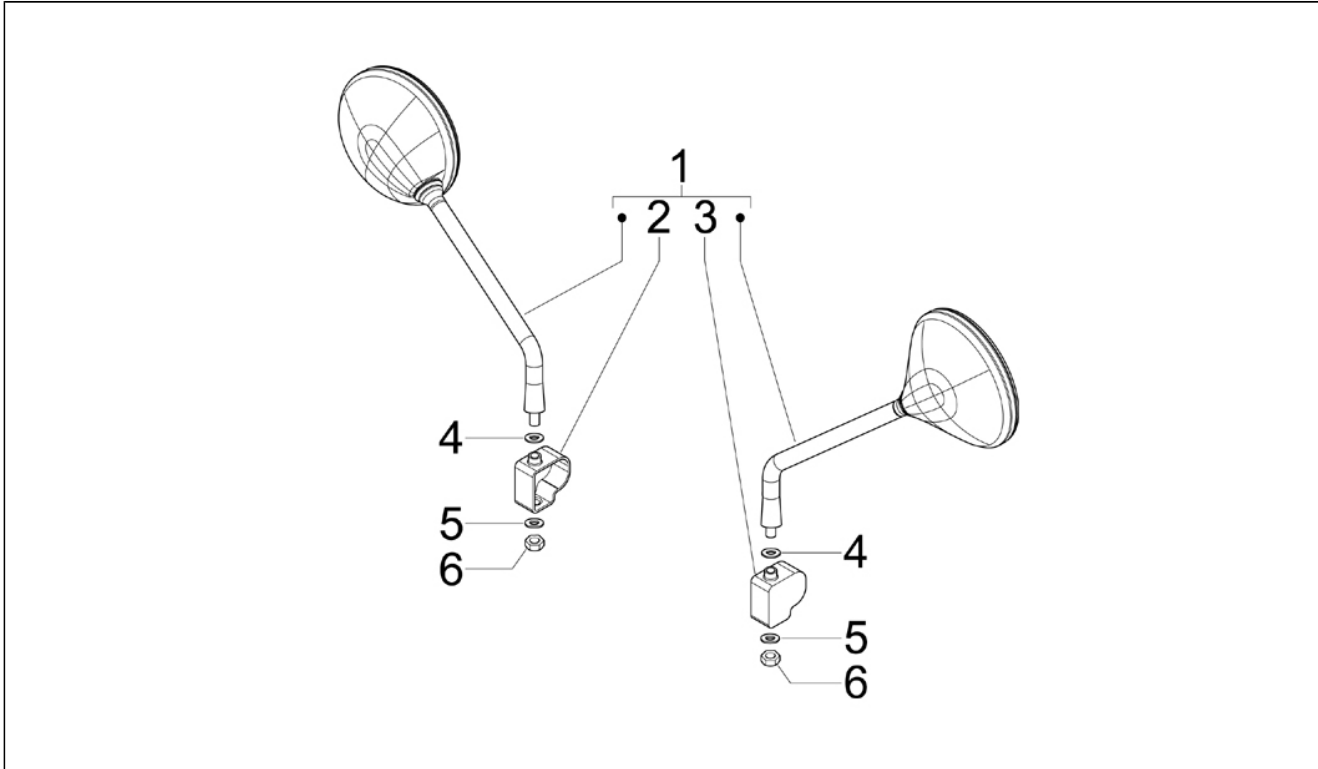

Group	Frame - Plastic parts - Coachwork
Code	02.45
Description	Driving mirror/s
Service	1

Pos.	Code	Description	Qty	Variants
1	658481	REARVIEW MIRR.	1	
2	658482	COVER REAR VIEW MIRROR LH	1	
3	658487	REARVIEW MIRR.COVER	1	
4	016410	Washer 17,6x11x2,5	2	
5	178790	Flat washer 22x10,3x2,5	2	
6	020110	Nut	2