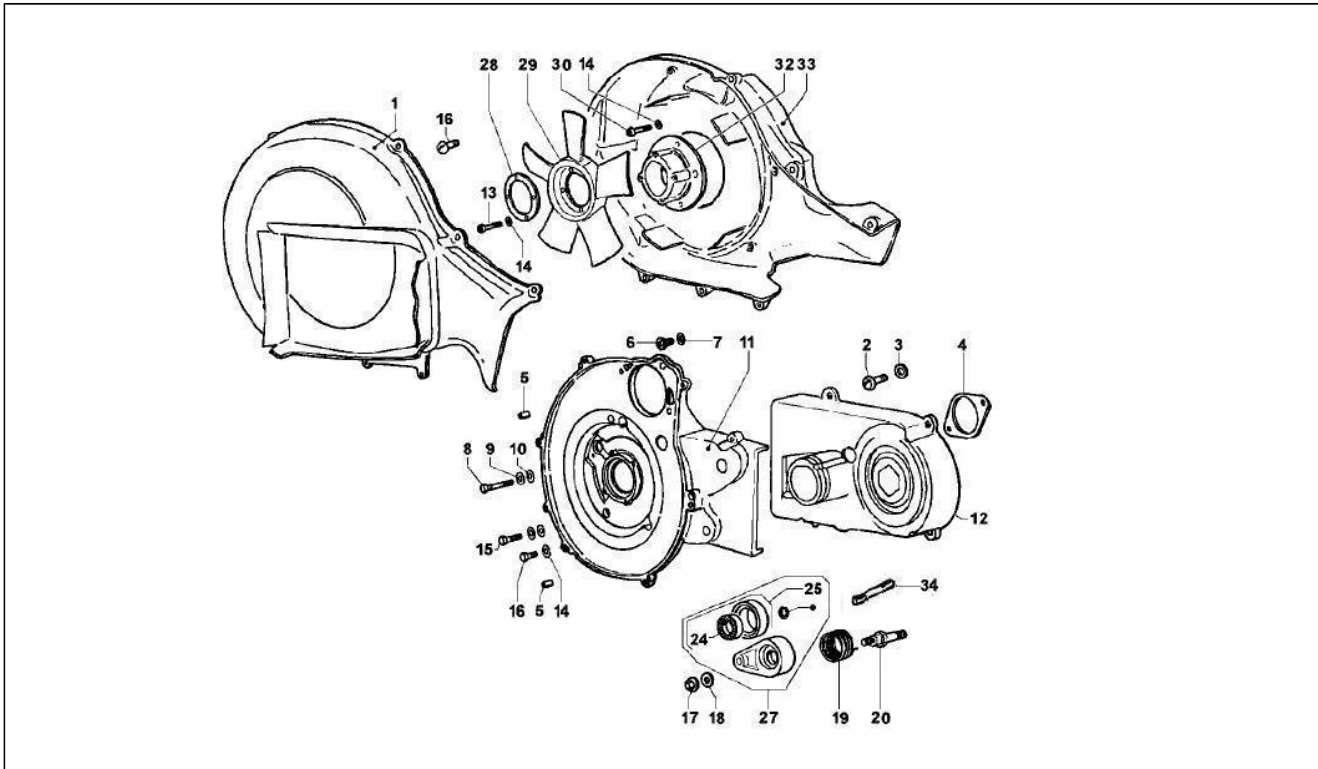

Group	Engine
Code	01.15
Description	Crankcase cover - Crankcase cooling
Service	1

Pos.	Code	Description	Qty	Variants
1	616957	Conveyor	1	
2	850560	SCREW	5	
3	811613	Screw	1	
3	832756	Valve holder	1	
4	224699	Gasket	1	
5	168409	Dowel	3	
11	830776	Support	1	
12	493836	Cover	1	
14	850546	WASHER	2	
15	598921	Screw	1	
16	015760	Screw	2	
17	289519	Flanged nut M10x1,25	1	
18	830701	Washer	1	
19	830706	Spring	1	
20	830716	Pin	1	
24	830414	Bearing	1	
25	830717	Pulley	1	
27	830703	Belt tensioner	1	
28	832737	Ring	1	
29	830773	Fan	1	
30	709674	Hex socket screw M6x20	5	
32	832736	Support	1	
33	830774	Duct	1	
34	850549	STUD	1