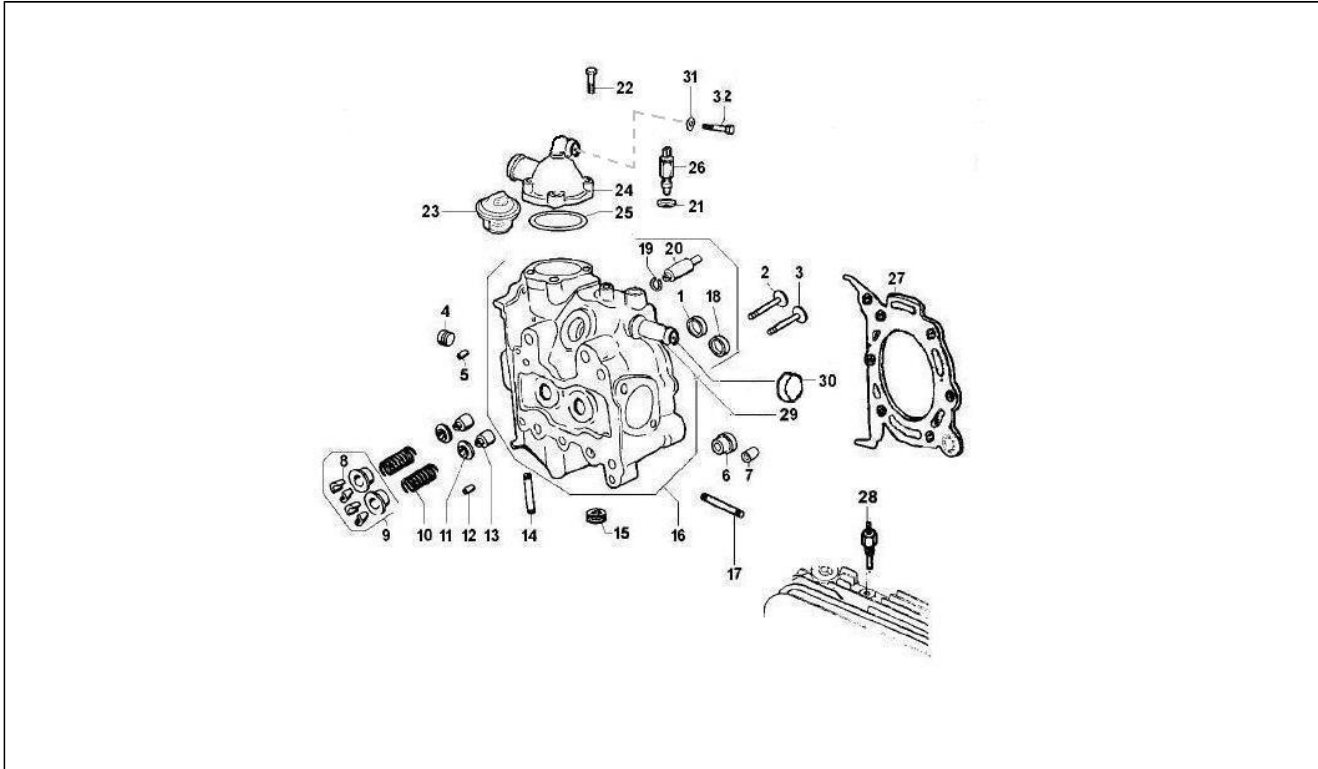

Group	Engine
Code	01.10
Description	Head unit - Valve
Service	1

Pos.	Code	Description	Qty	Variants
30	850542	SHUTTER CAP	1