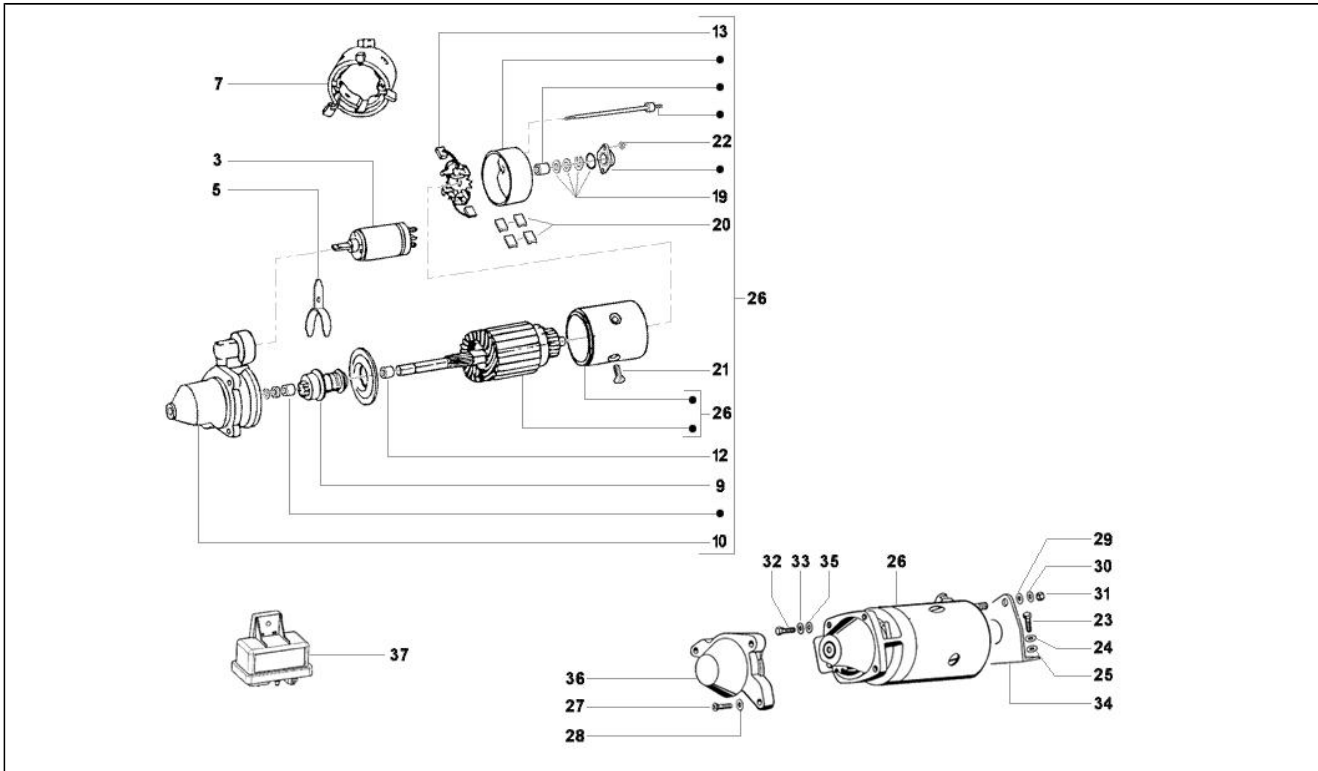

Group	Engine
Code	01.20
Description	Stater - Electric starter
Service	1

Pos.	Code	Description	Qty	Variants
3	498490	Relay	1	
5	493318	Lever	1	
7	498492	Polar field	1	
9	498477	Sprag clutch	1	
10	498476	Planet.gear	1	
13	498491	Brushes holder	1	
19	498493	Washers kit	1	
20	498496	Brush revision set	1	
26	292083	Starter motor	2	
34	292092	Clamp	1	
36	830091	Protection	1	
37	658131	DEVICE	1