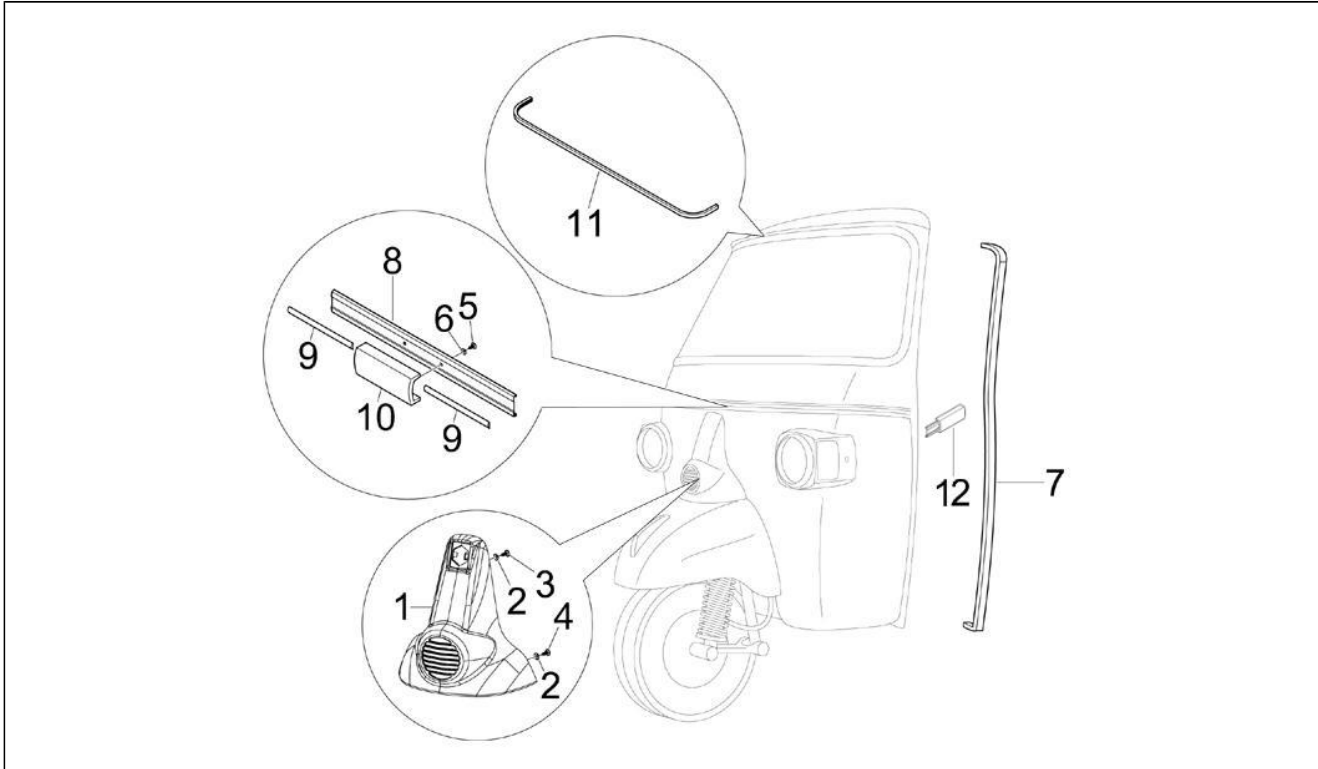

Group	Frame - Plastic parts - Coachwork
Code	02.36
Description	Front covers - Mudflaps
Service	1

Pos.	Code	Description	Qty	Variants
1	658499	HORN BRACKET	1	
1	B004045	CENTRAL COVER	1	
2	003055	Plain washer 5,4x10x0,8	4	
3	015911	Screw	2	
4	268546	SCREW	2	
5	008432	Screw d3,5x9,5	2	
6	013769	Washer	2	
7	569542	Side edge cover	2	
8	661846	ORNAMENT	1	
9	658506	GRID	2	
10	658507	CENTRAL STRIP JOINT	1	
11	658814	COVER ROOOF DRIP FRONT	1	
12	661847	TERMINAL	1